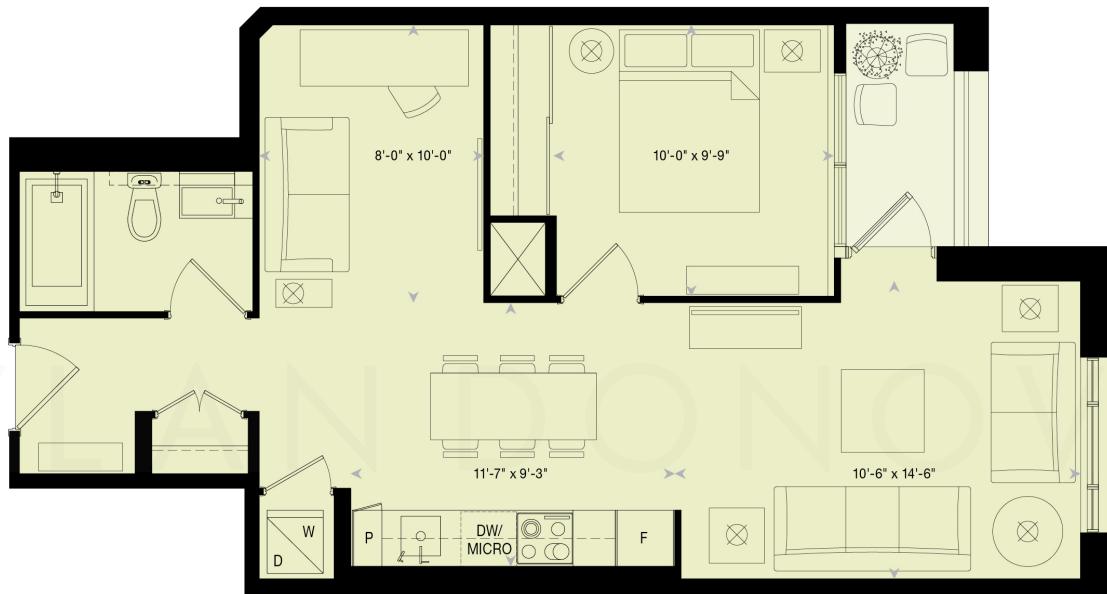

88 SCOTT STREET

14th-15th Floor

8th-13th Floor

16th-19th Floor

Plan C8

1 Bedroom + Den

669 sq. ft.

8th - 19th floor