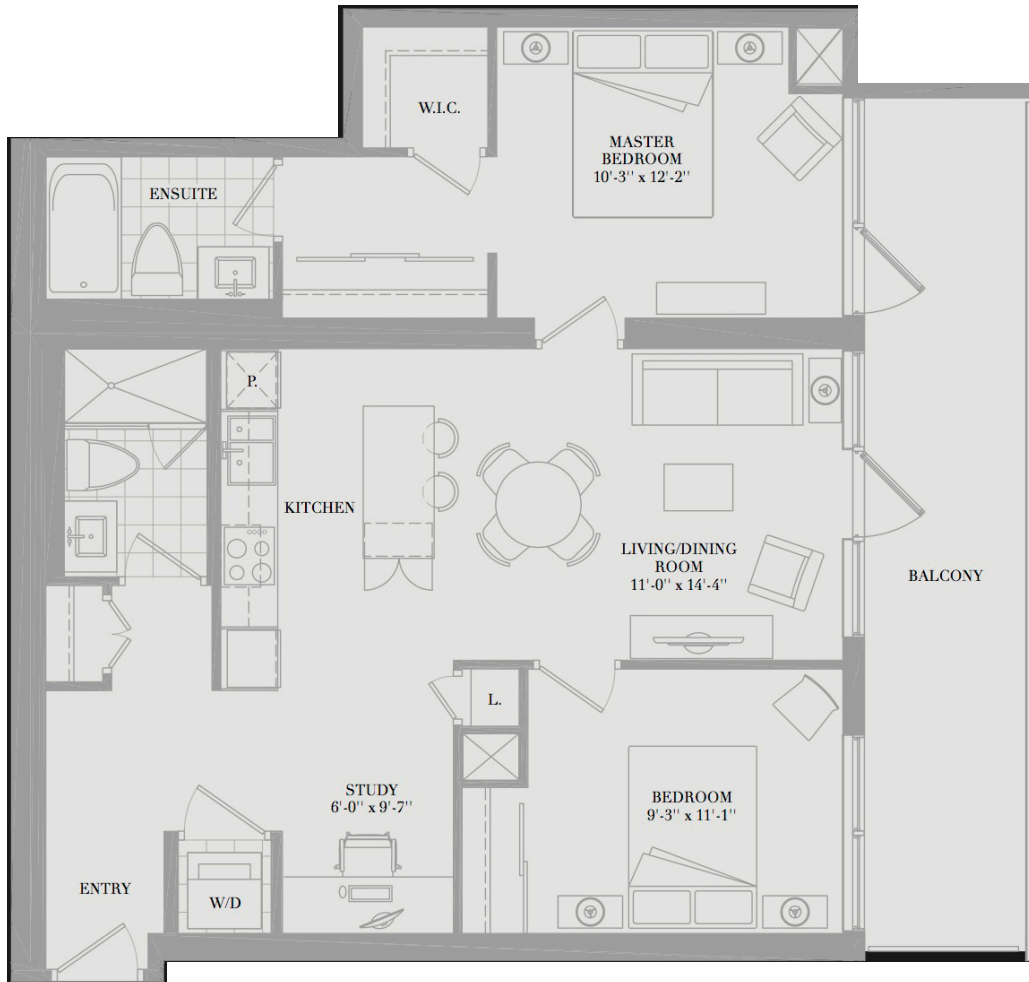

Festival Tower - The Chaplin

Size: 939 Sq.Ft. | Bedroom: Two & Den | Bathroom: Two Full | Exposure: South

DYLANDONOVAN

Direct: 416-317-4040 | Office: 416-925-9191 | Email: dylan@dylandonovan.ca

Chestnut Park Real Estate Limited, Brokerage