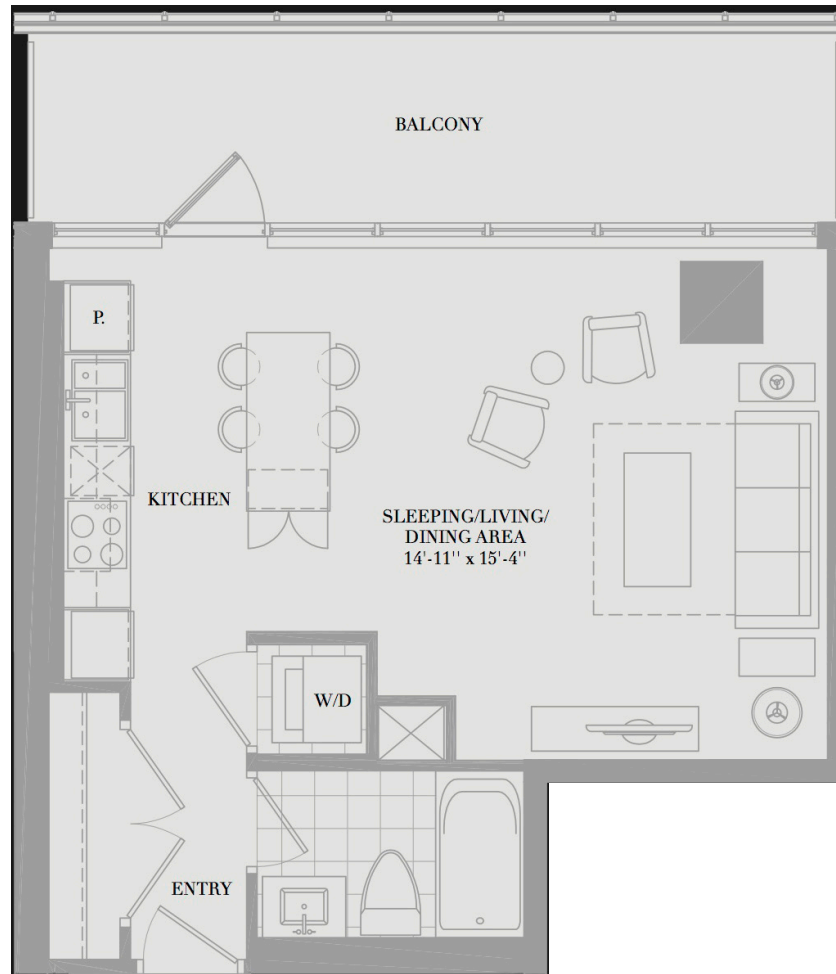

Festival Tower - The Douglas

Size: 487 Sq.Ft. | Bedroom: Studio | Bathroom: One Full | Exposure: South

DYLANDONOVAN

Direct: 416-317-4040 | Office: 416-925-9191 | Email: dylan@dylandonovan.ca

Chestnut Park Real Estate Limited, Brokerage