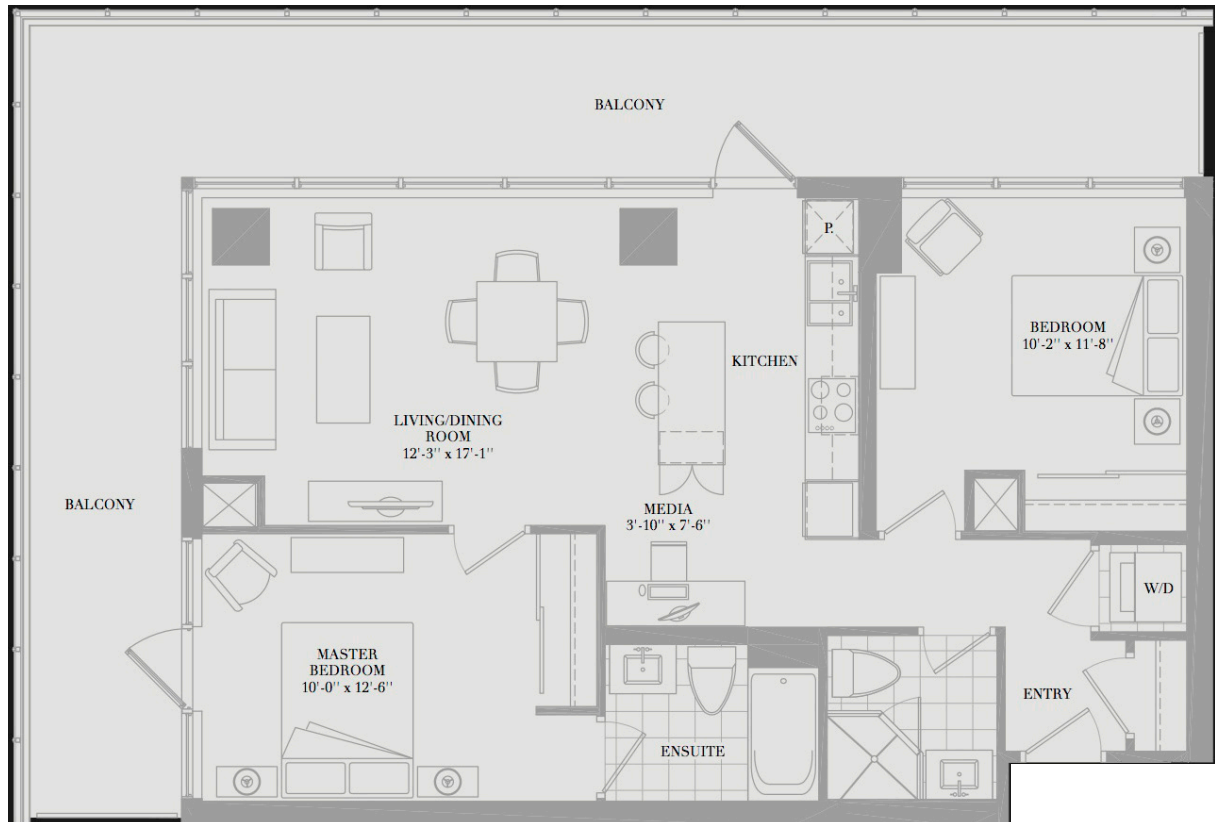

Festival Tower - The Eastwood

Size: 898 Sq.Ft. | Bedroom: Two | Bathroom: Two Full | Exposure: Northwest

DYLANDONOVAN

Direct: 416-317-4040 | Office: 416-925-9191 | Email: dylan@dylandonovan.ca

Chestnut Park Real Estate Limited, Brokerage