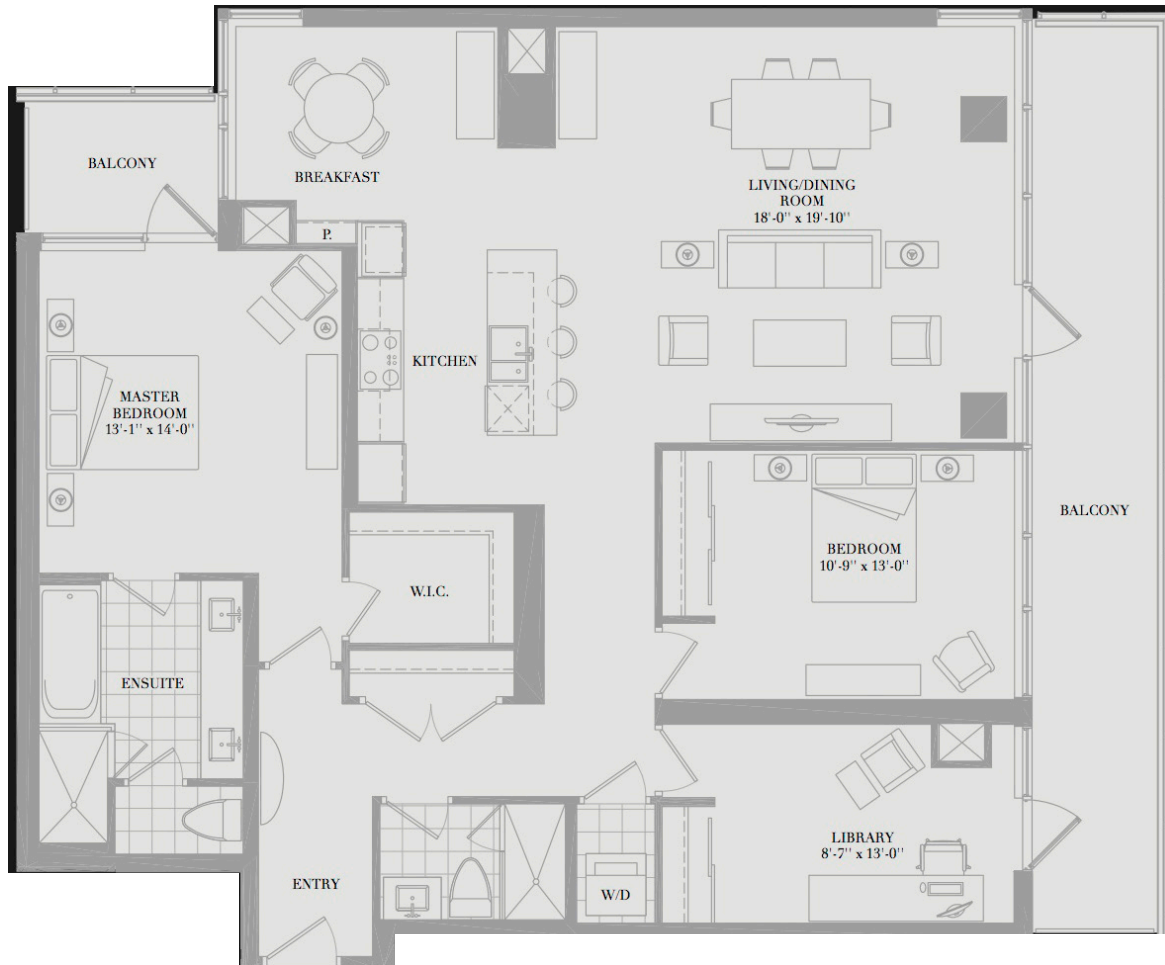

Festival Tower - The Garland

Size: 1,640 Sq.Ft. | Bedroom: Two & Den | Bathroom: Two Full | Exposure: Northeast

DYLANDONOVAN

Direct: 416-317-4040 | Office: 416-925-9191 | Email: dylan@dylandonovan.ca

Chestnut Park Real Estate Limited, Brokerage