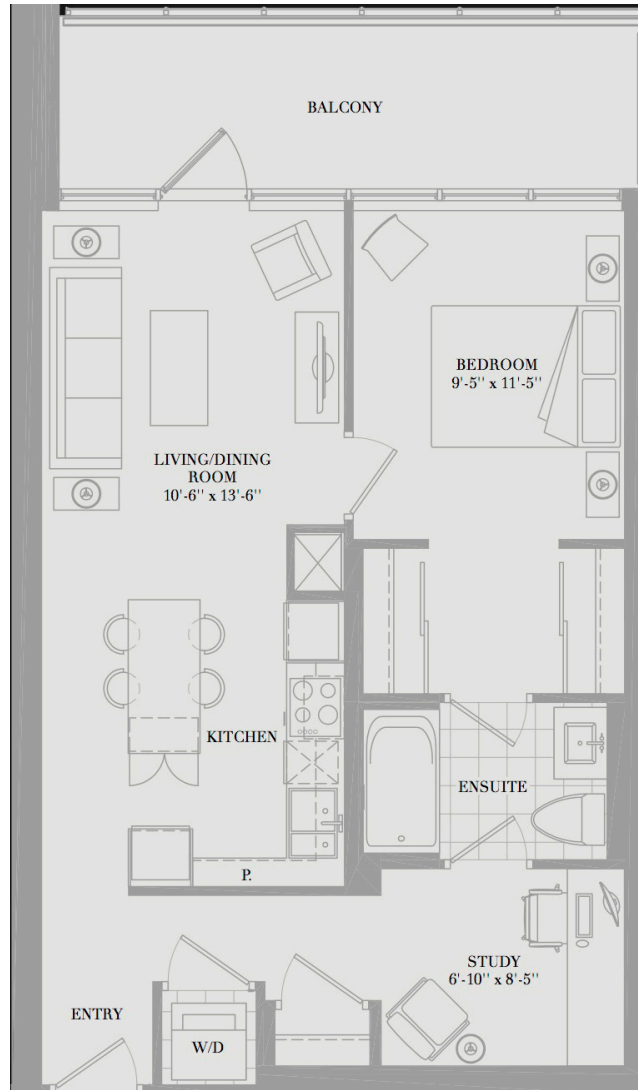

Festival Tower - The Hayworth

Size: 674 Sq.Ft. | Bedroom: One & Den | Bathroom: One Full | Exposure: West

DYLANDONOVAN

Direct: 416-317-4040 | Office: 416-925-9191 | Email: dylan@dylandonovan.ca

Chestnut Park Real Estate Limited, Brokerage