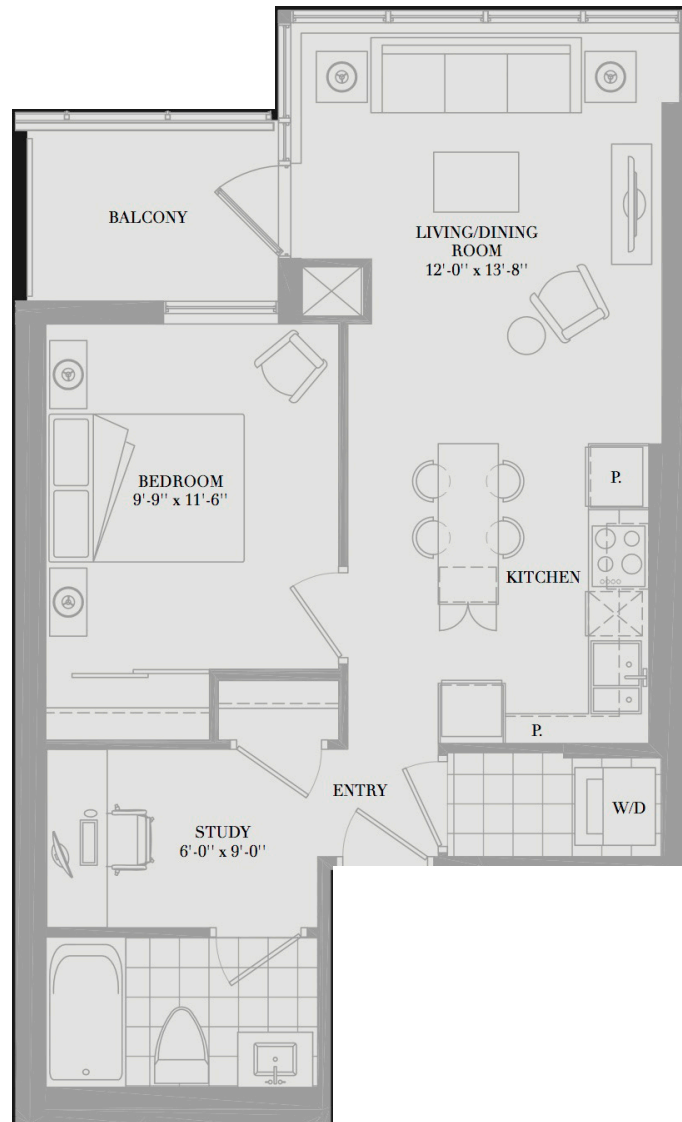

# Festival Tower - The Jolie

Size: 627 Sq.Ft. | Bedroom: One & Den | Bathroom: One Full | Exposure: North