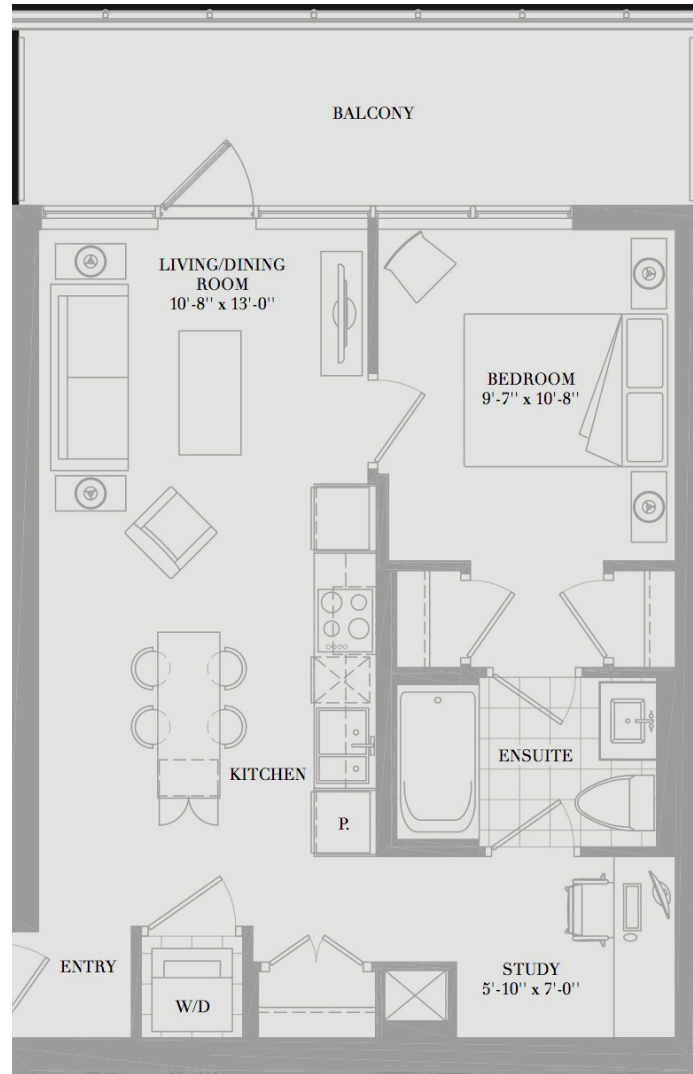

# Festival Tower - The Keaton

Size: 619 Sq.Ft. | Bedroom: One | Bathroom: One Full | Exposure: North