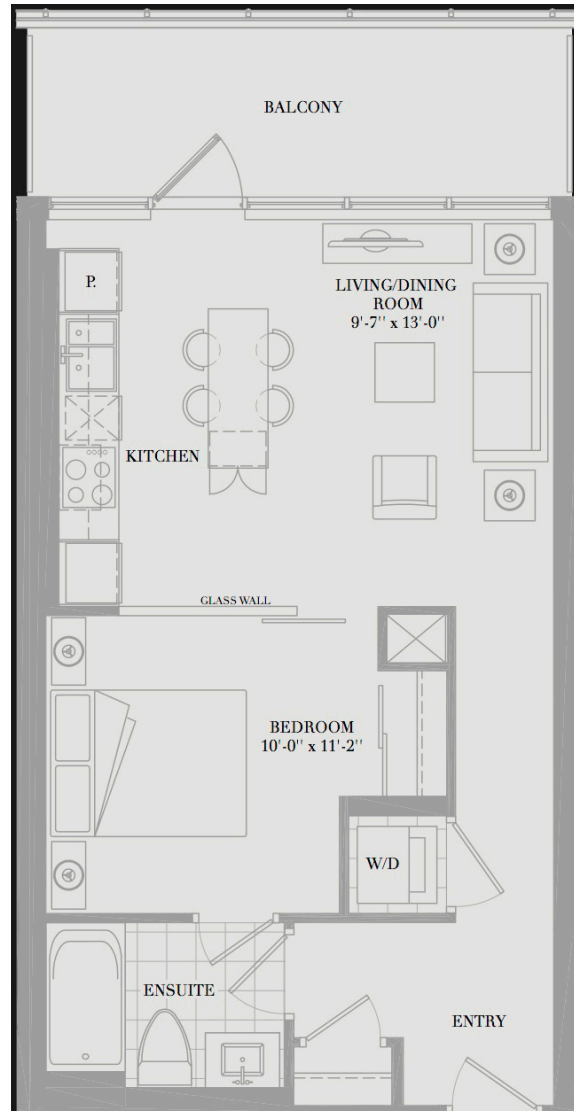

Festival Tower - The Nicholson

Size: 568 Sq.Ft. | Bedroom: One | Bathroom: One Full | Exposure: West

DYLANDONOVAN

Direct: 416-317-4040 | Office: 416-925-9191 | Email: dylan@dylandonovan.ca

Chestnut Park Real Estate Limited, Brokerage