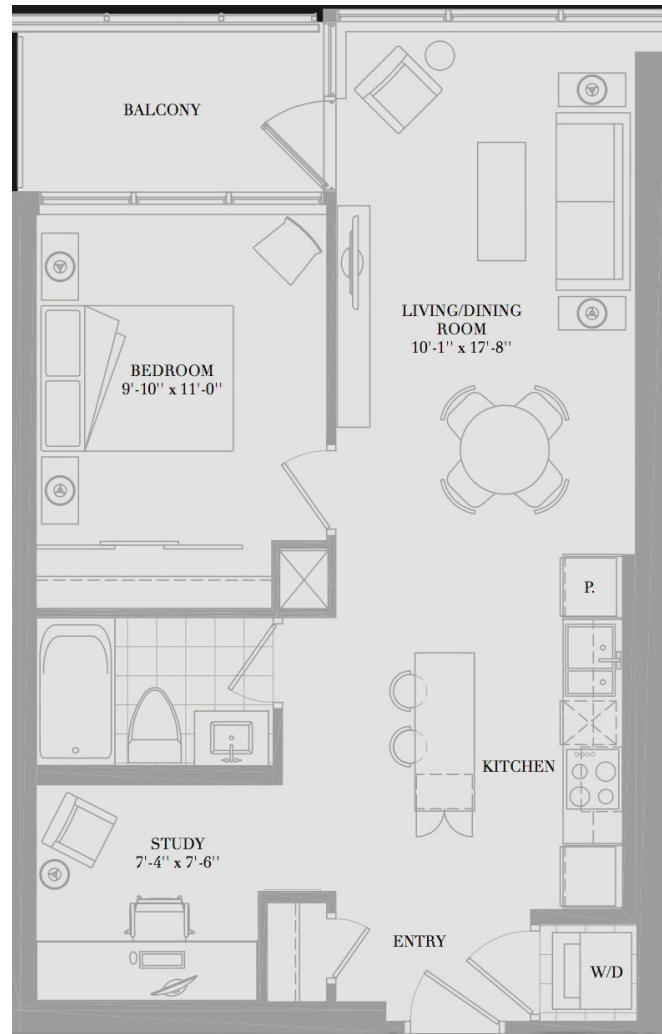

Festival Tower - The Pacino

Size: 683 Sq.Ft. | Bedroom: One & Den | Bathroom: One Full | Exposure: East

DYLANDONOVAN

Direct: 416-317-4040 | Office: 416-925-9191 | Email: dylan@dylandonovan.ca

Chestnut Park Real Estate Limited, Brokerage