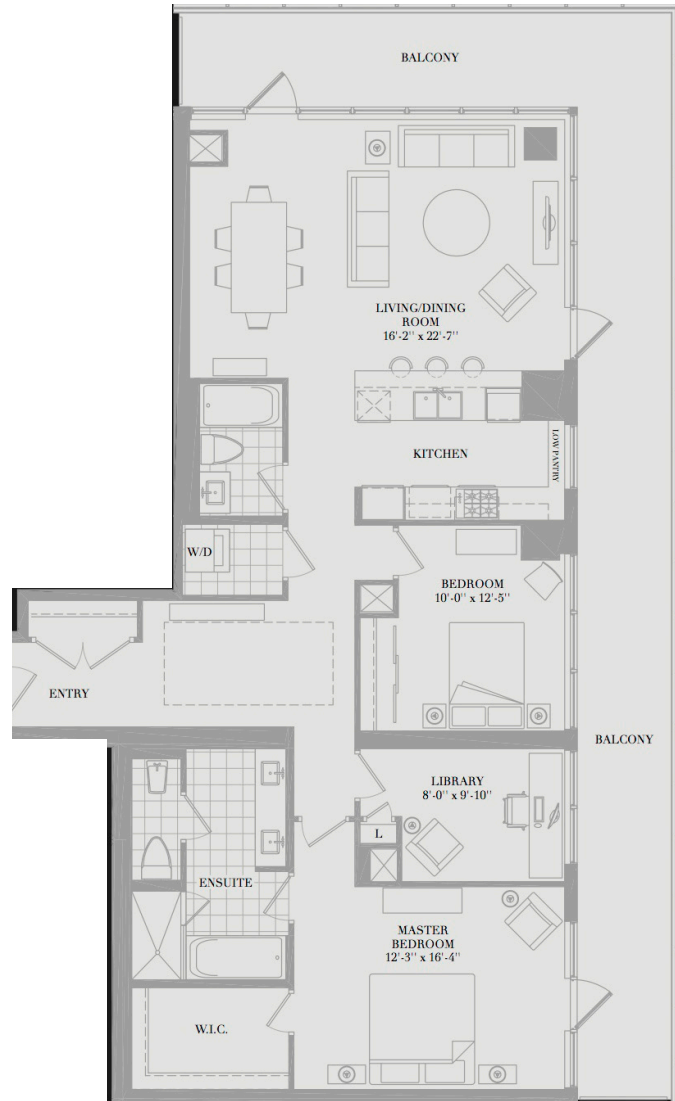

Festival Tower - Penthouse - The DiCaprio

Size: 1,618 Sq.Ft. | Bedroom: Two & Den | Bathroom: Two Full | Exposure: Northwest

DYLANDONOVAN

Direct: 416-317-4040 | Office: 416-925-9191 | Email: dylan@dylandonovan.ca