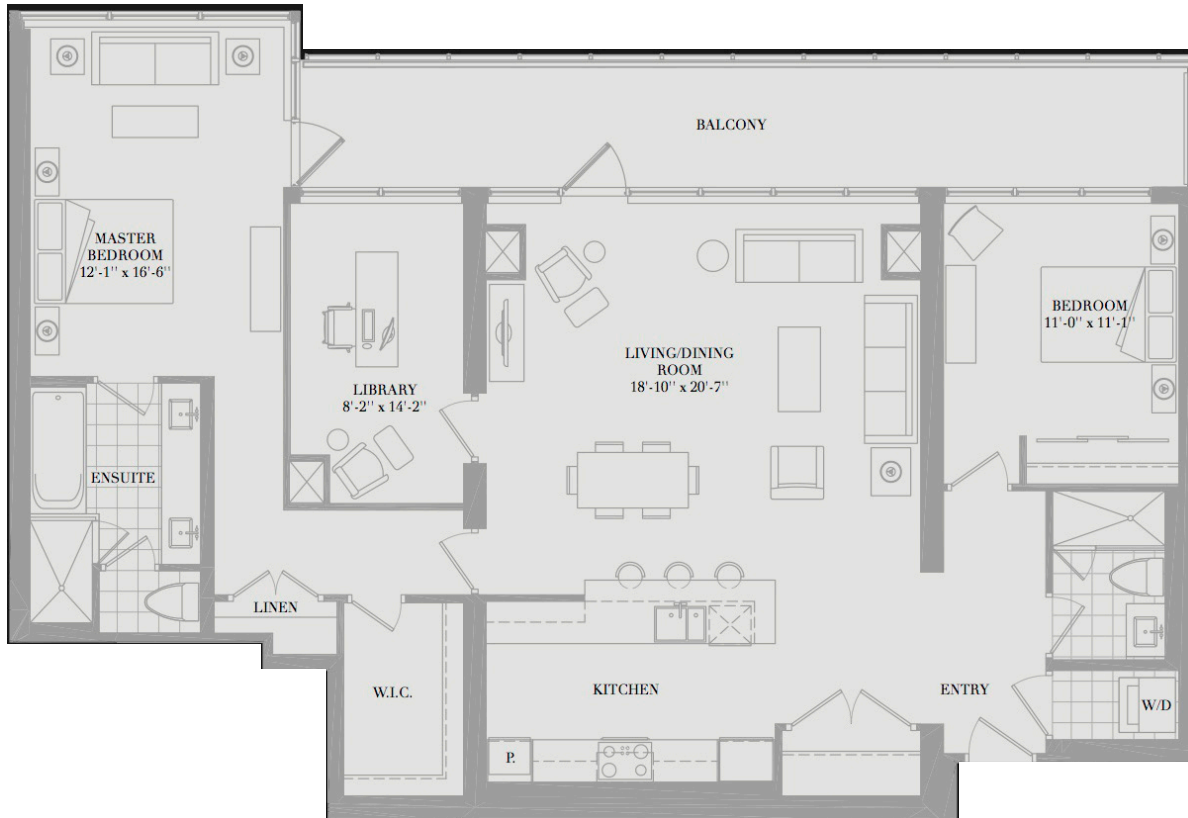

Festival Tower - The Redford

Size: 1,617 Sq.Ft. | Bedroom: Two & Den | Bathroom: Two Full | Exposure: South

DYLAND DONOVAN

Direct: 416-317-4040 | Office: 416-925-9191 | Email: dylan@dylandonovan.ca

Chestnut Park Real Estate Limited, Brokerage