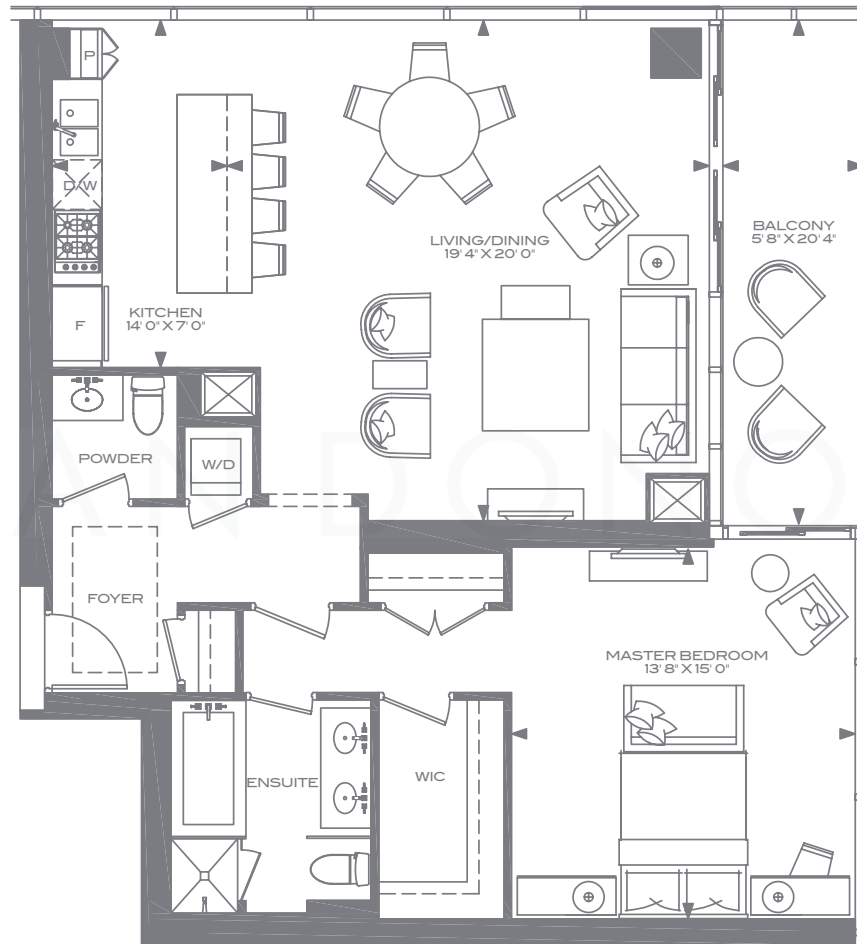

# Four Seasons Toronto - Floor Plans

East Tower: Residence A

Bedroom: 1 | Bathroom: 1.5 | Size: 1,100 Sq.Ft.