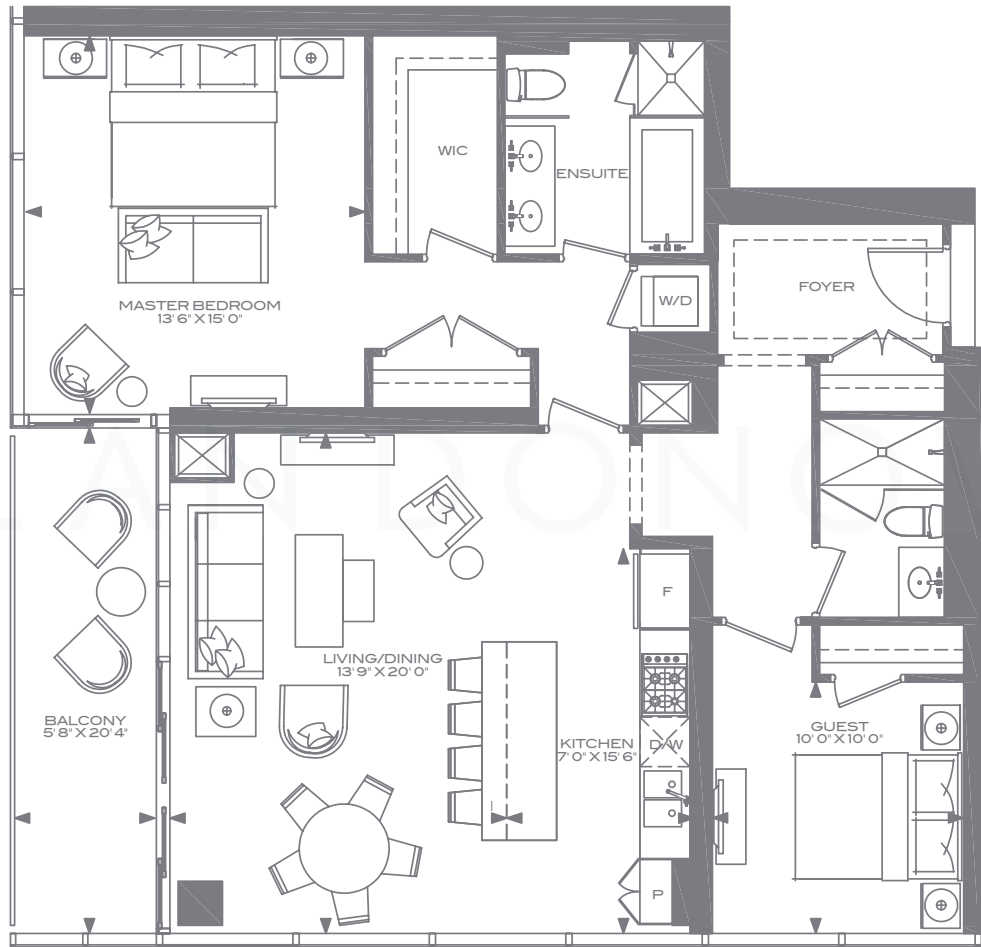

# Four Seasons Toronto - Floor Plans

East Tower: Residence C

Bedroom: 2 | Bathroom: 2 | Size: 1,265 Sq.Ft.