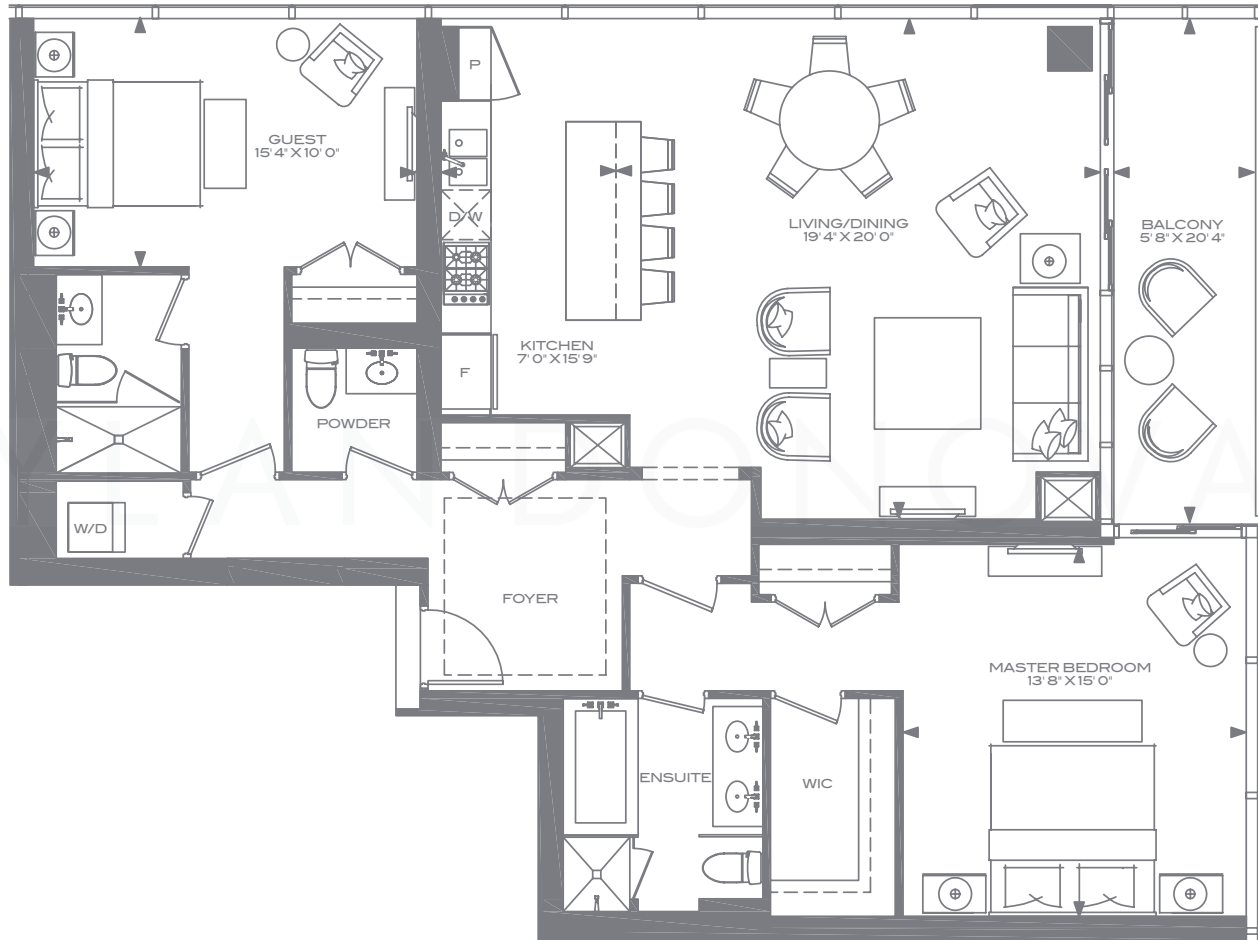

Four Seasons Toronto - Floor Plans

East Tower: Residence D

Bedroom: 2 | Bathroom: 2.5 | Size: 1,485 Sq.Ft.

DYLAN DONOVAN

Direct: 416-317-4040 | Office: 416-925-9191 | Email: dylan@dylandonovan.ca

www.DYLANDONOVAN.ca