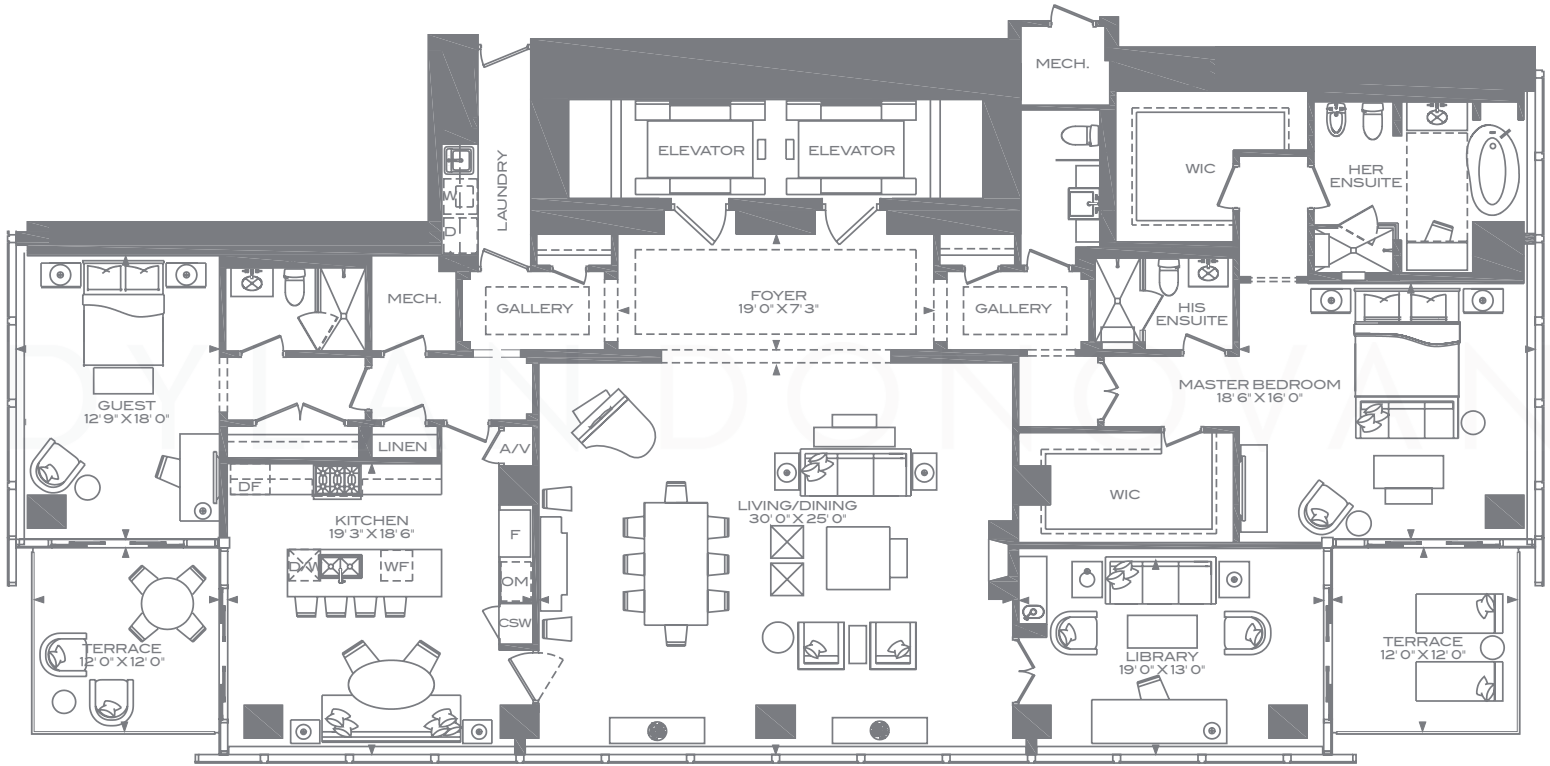

Four Seasons Toronto - Floor Plans

West Tower: Residence E

Bedroom: 2+1 | Bathroom: 3.5 | Size: 3,422 Sq.Ft.

DYLAN DONOVAN

Direct: 416-317-4040 | Office: 416-925-9191 | Email: dylan@dylandonovan.ca

www.DYLANDONOVAN.ca