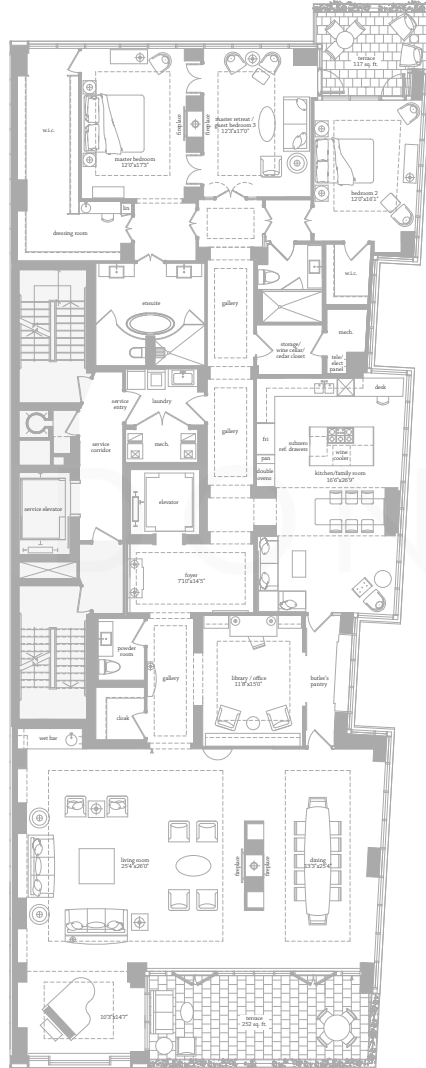

Museum House- Full Floor

Floors: 14 - 16 | Interior: 4,276 Square Feet | Exterior: 369 Square Feet
Bedroom: Two + Library | Bathroom: Two Full + One Half | Exposure: North / South

DYLAN DONOVAN

Direct: 416-317-4040 | Office: 416-925-9191 | Email: dylan@dylandonovan.ca