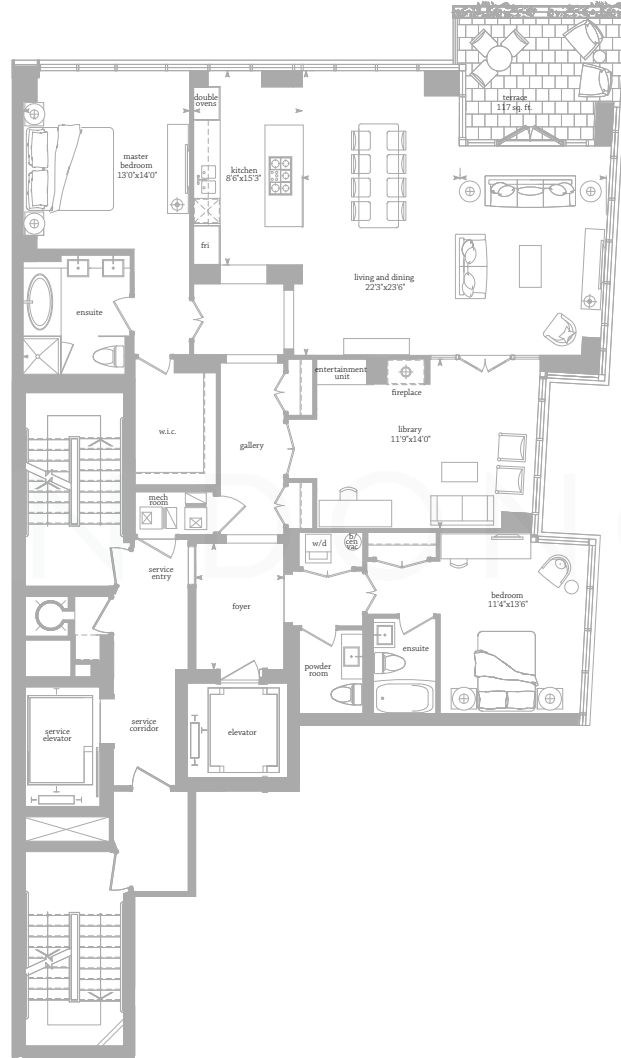

Museum House- North Half Floor

Floors: 4 - 10 | Interior: 1,942 Square Feet | Exterior: 117 Square Feet
Bedroom: Two + Library | Bathroom: Two Full + One Half | Exposure: North

*SUITE SHOWN FOURTH TO TENTH LEVEL.