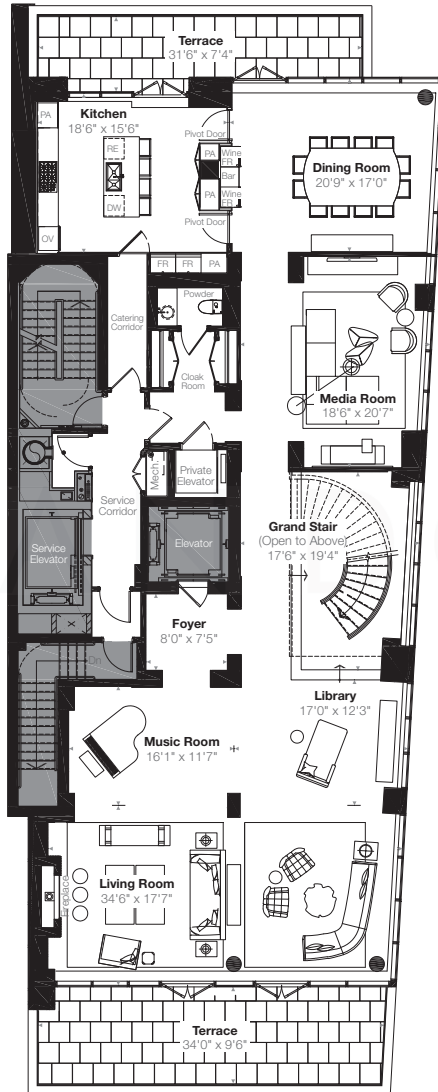

Museum House- Penthouse

Floors: 19 & 20 | Interior: 5,700 Square Feet | Exterior: 1,310 Square Feet
Bedroom: Four + Den | Bathroom: Three Full + One Half | Exposure: North / South

DYLANDONOVAN

Direct: 416-317-4040 | Office: 416-925-9191 | Email: dylan@dylandonovan.ca