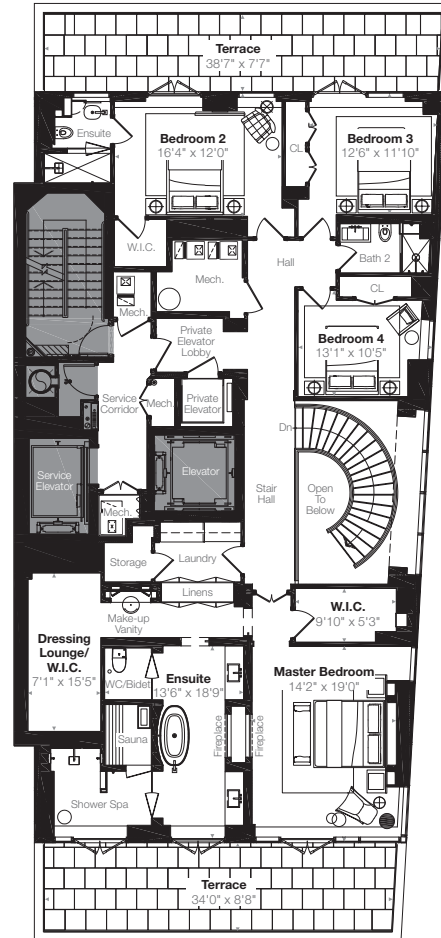

Museum House- Penthouse

Floors: 19 & 20 | Interior: 5,700 Square Feet | Exterior: 1,310 Square Feet
Bedroom: Four + Den | Bathroom: Three Full + One Half | Exposure: North / South

DYLANDONOVAN

Direct: 416-317-4040 | Office: 416-925-9191 | Email: dylan@dylandonovan.ca