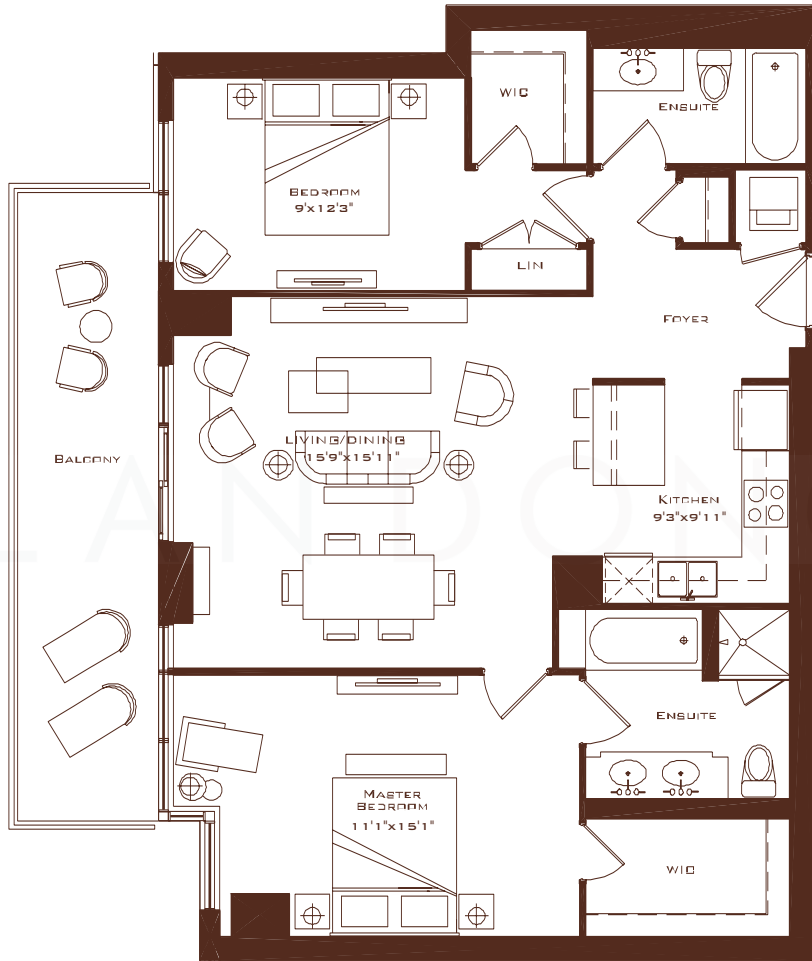

One Bedford - Gibran

Bedroom: Two | Bathroom: Two Full | Size: 1,050 Sq. Ft. | Exposure: West

DYLAN DONOVAN

Direct: 416-317-4040 | Office: 416-925-9191 | Email: dylan@dylandonovan.ca

www.DYLANDONOVAN.ca