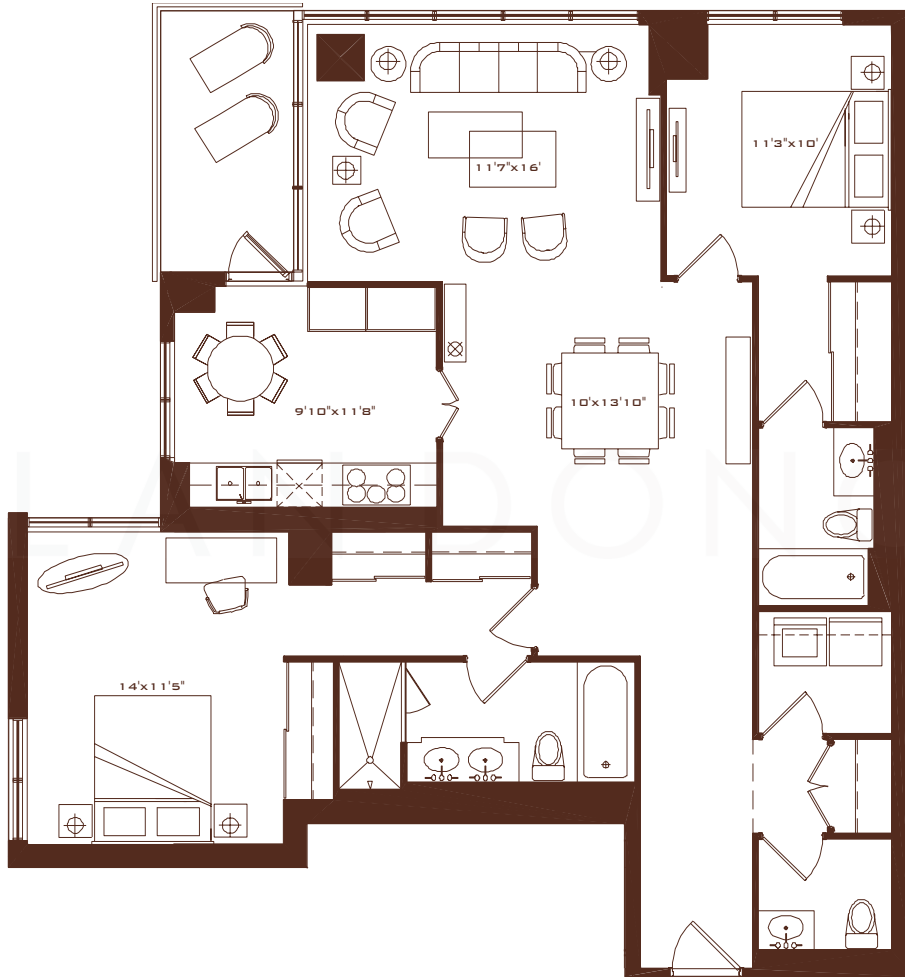

One Bedford - Shelley

Bedroom: Two | Bathroom: Two Full + One Half | Size: 1,317 Sq. Ft. | Exposure: North/West

DYLANDONOVAN

Direct: 416-317-4040 | Office: 416-925-9191 | Email: dylan@dylandonovan.ca

www.DYLANDONOVAN.ca