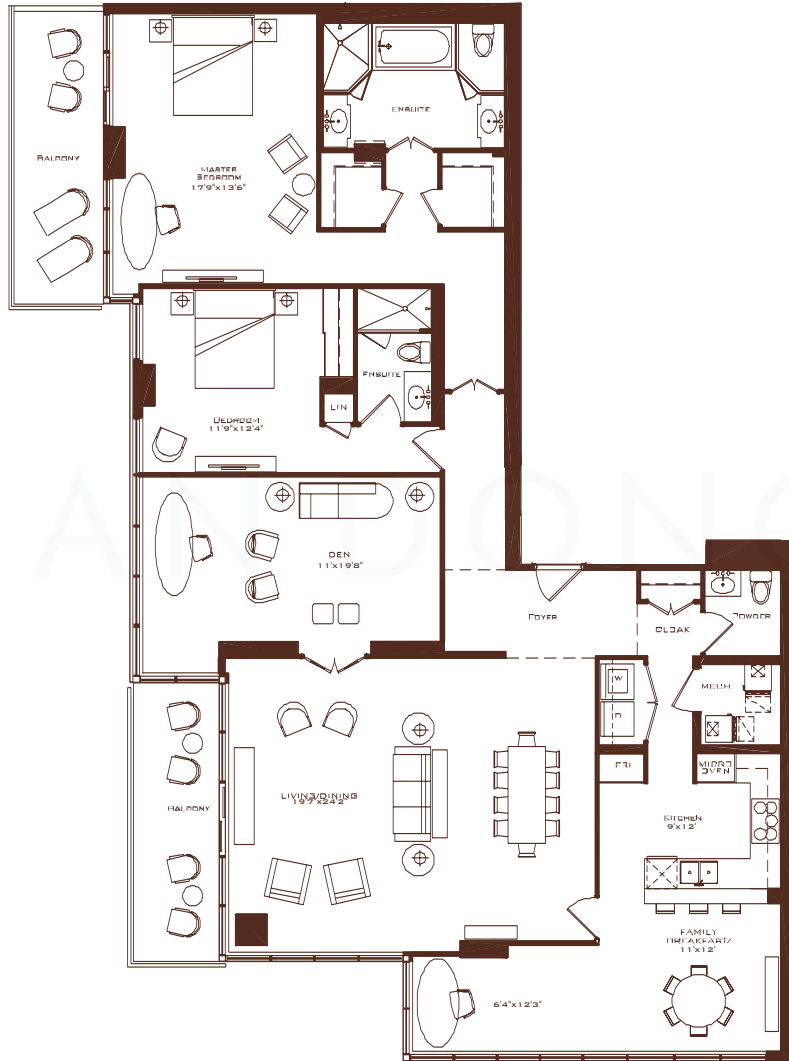

One Bedford - Browning

Bedroom: Two & Den | Bathroom: Two Full + One Half | Size: 2,200 Sq. Ft. | Exposure: South/West

24TH TO 30TH FLOOR

DYLANDONOVAN

Direct: 416-317-4040 | Office: 416-925-9191 | Email: dylan@dylandonovan.ca