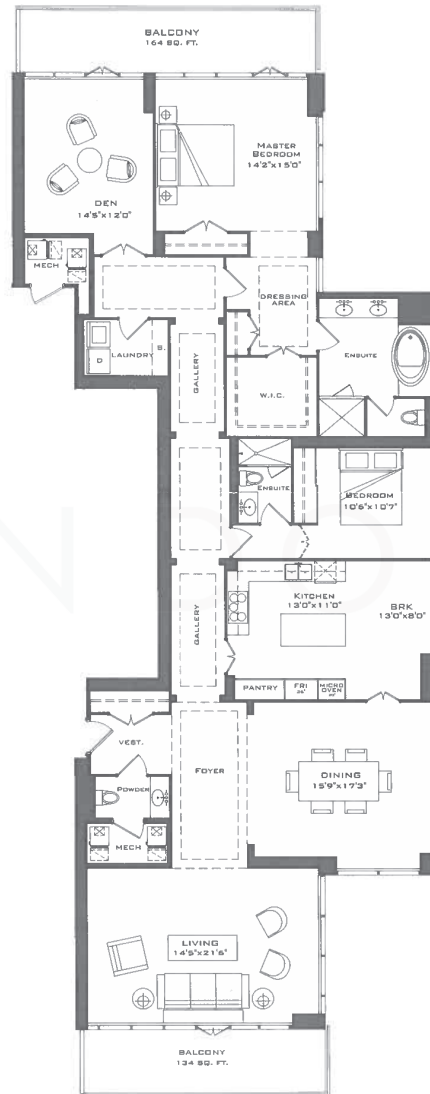

One Bedford - Penthouse 01

Bedroom: Two & Den | Bathroom: Two Full + One Half | Size: 2,539 Sq. Ft. | Exposure: East

32ND FLOOR

DYLAN DONOVAN

Direct: 416-317-4040 | Office: 416-925-9191 | Email: dylan@dylandonovan.ca