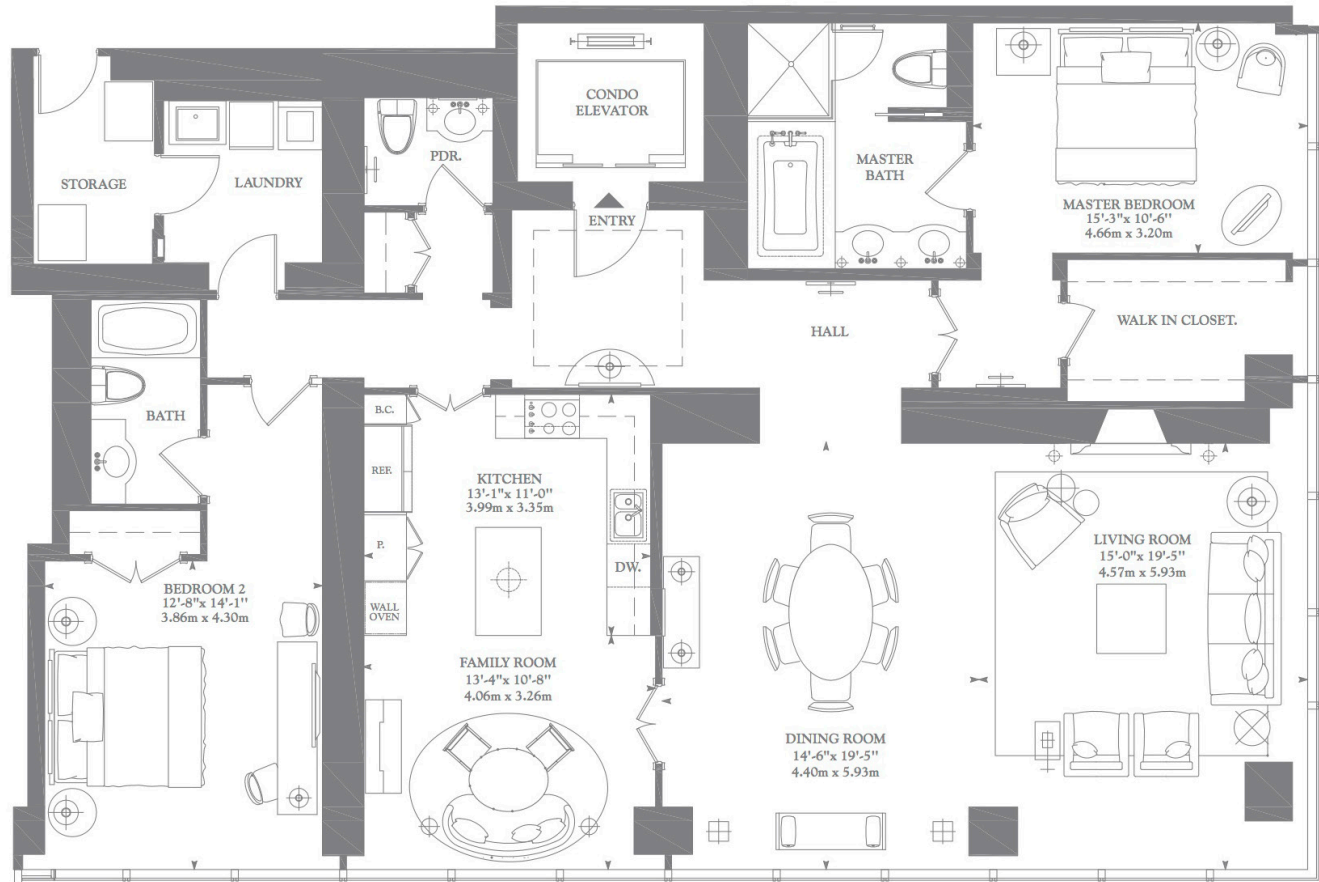

Ritz-Carlton Toronto: The Bordeaux

Size: 2,200 Sq.Ft. | Bedroom: 2 | Bathroom: 2.5 | Exposure: Southeast

DYLANDONOVAN

Direct: 416-317-4040. | Email: dylan@dylandonovan.ca | Office: 416-925-9191

Chestnut Park Real Estate Limited, Brokerage