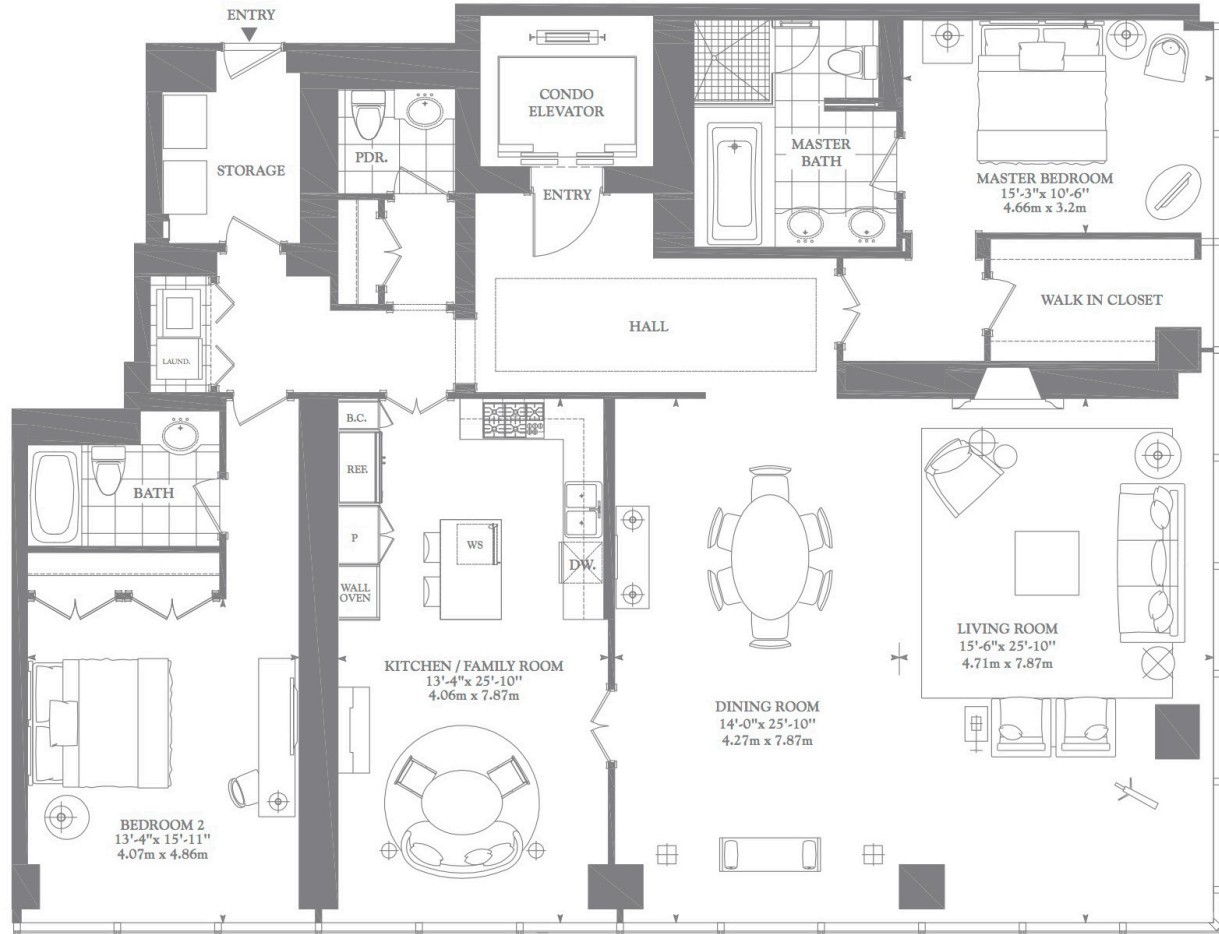

Ritz-Carlton Toronto: The Bordeaux B

Size: 2,470 Sq.Ft. | Bedroom: 2 | Bathroom: 2.5 | Exposure: Southeast

DYLANDONOVAN

Direct: 416-317-4040. | Email: dylan@dylandonovan.ca | Office: 416-925-9191

Chestnut Park Real Estate Limited, Brokerage