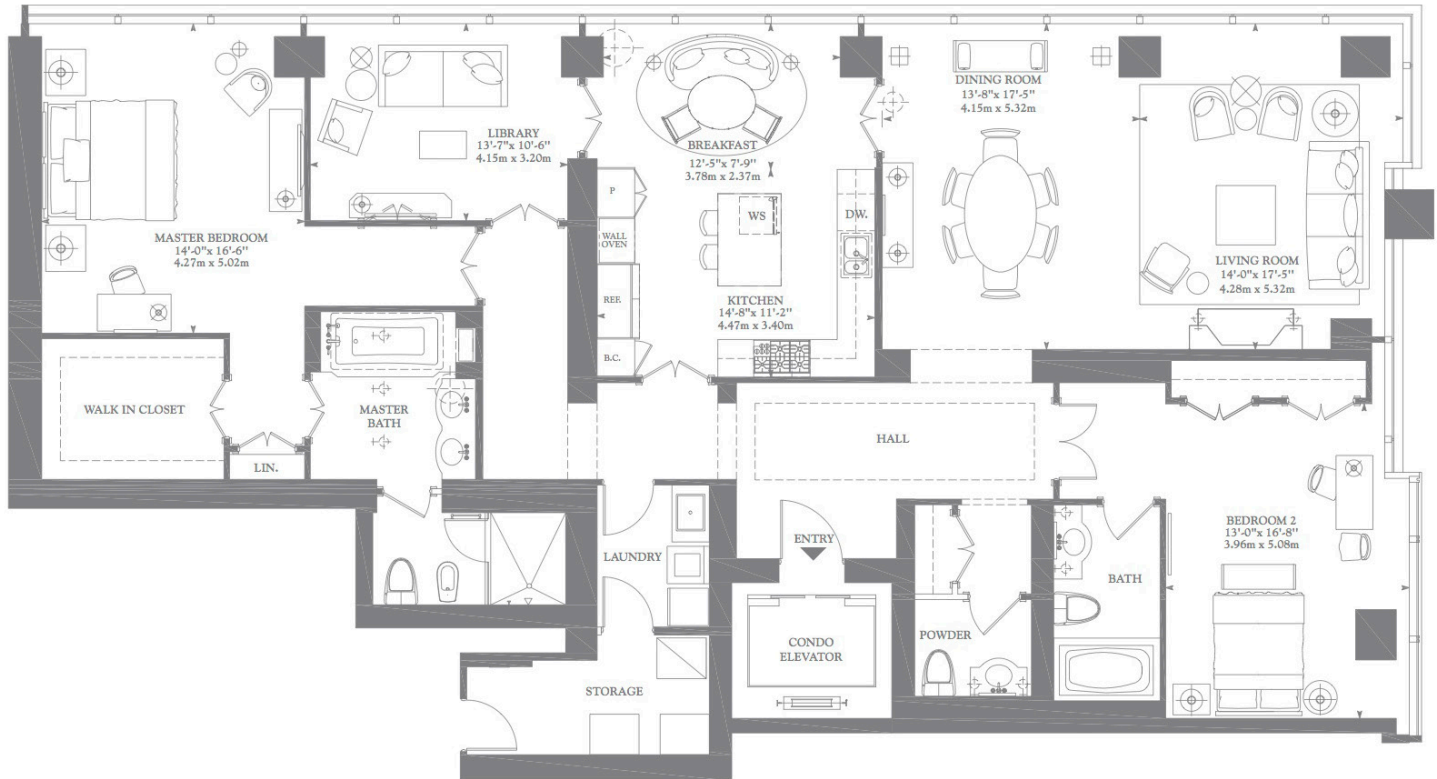

Ritz-Carlton Toronto: The Charleston

Size: 2,525 Sq.Ft. | Bedroom: 2+1 | Bathroom: 2.5 | Exposure: Northeast

DYLAND DONOVAN

Direct: 416-317-4040. | Email: dylan@dylandonovan.ca | Office: 416-925-9191

Chestnut Park Real Estate Limited, Brokerage