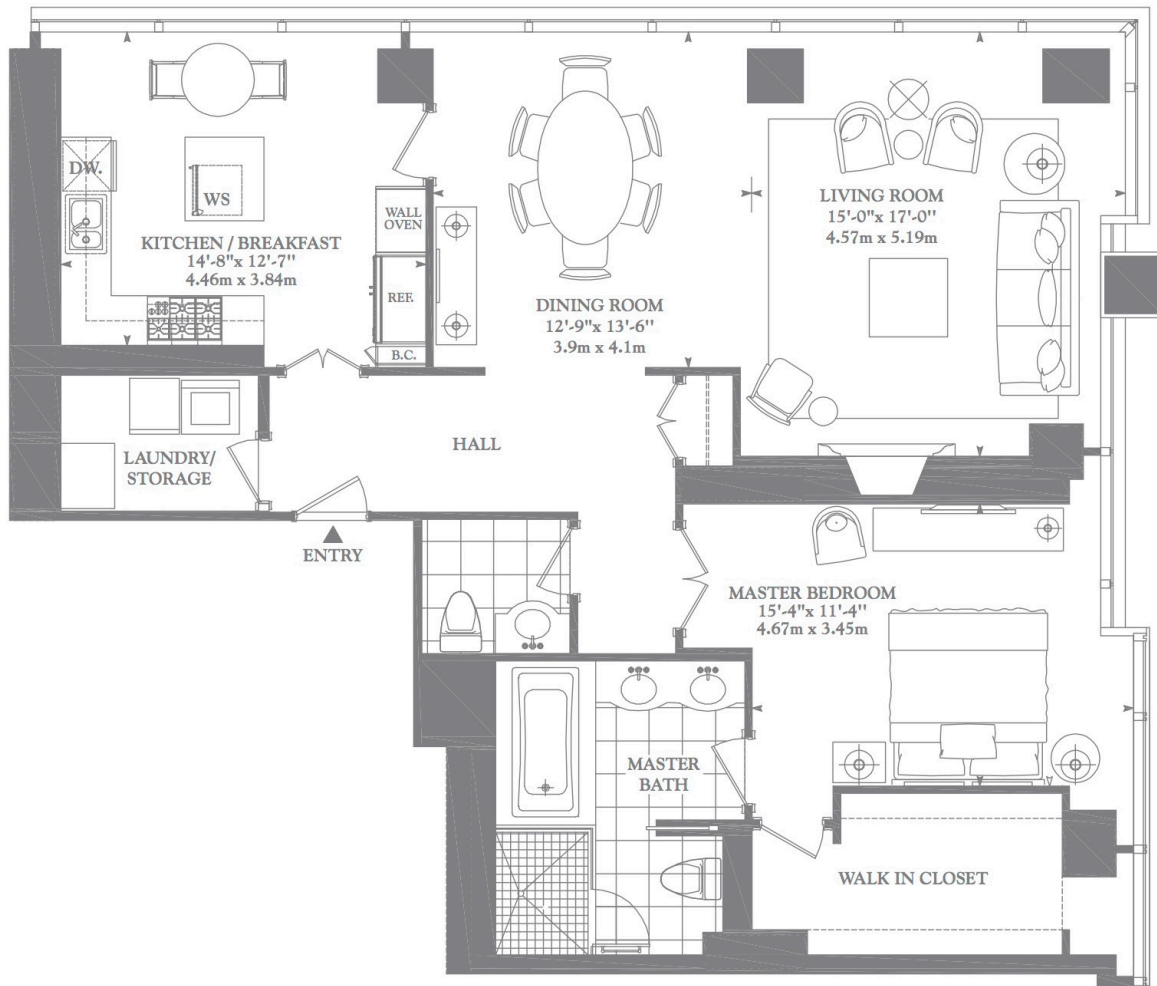

Ritz-Carlton Toronto: The Chelsea B

Size: 1,397 Sq.Ft. | Bedroom: 1 | Bathroom: 1.5 | Exposure: Northeast

DYLANDONOVAN

Direct: 416-317-4040. | Email: dylan@dylandonovan.ca | Office: 416-925-9191

Chestnut Park Real Estate Limited, Brokerage