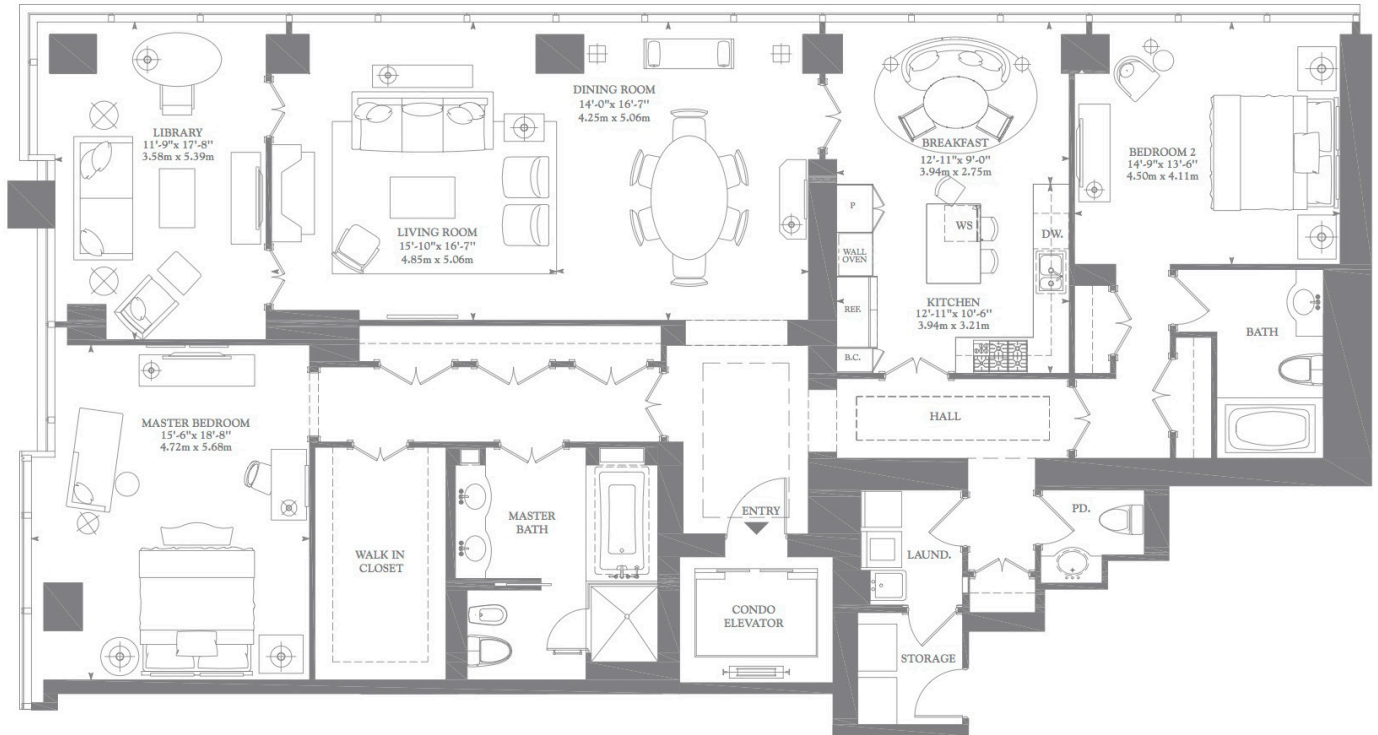

Ritz-Carlton Toronto: The Monte Carlo

Size: 2,557 Sq.Ft. | Bedroom: 2+1 | Bathroom: 2.5 | Exposure: Northwest

DYLANDONOVAN

Direct: 416-317-4040. | Email: dylan@dylandonovan.ca | Office: 416-925-9191

Chestnut Park Real Estate Limited, Brokerage