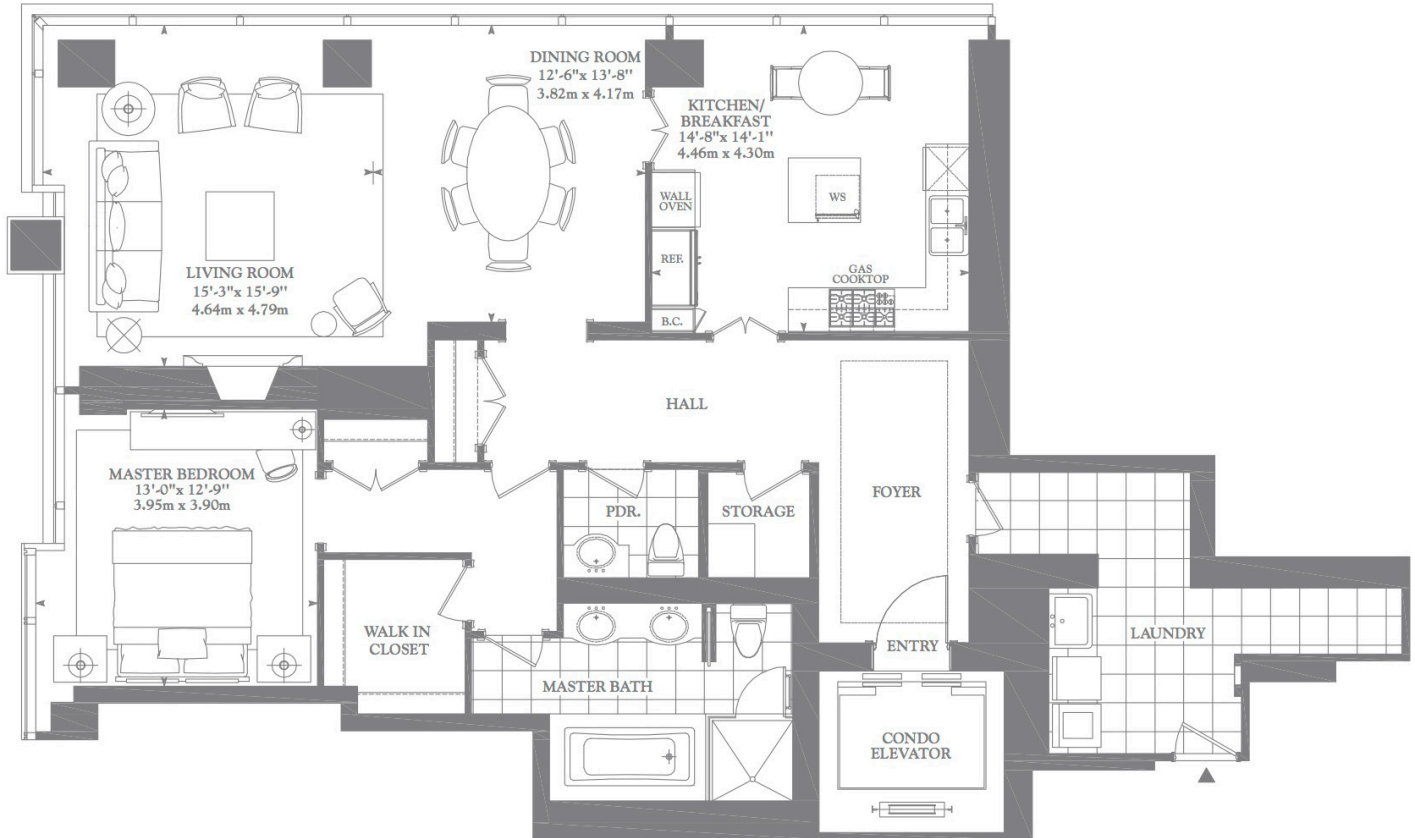

Ritz-Carlton Toronto: The Rodeo Drive B

Size: 1,655 Sq.Ft. | Bedroom: 1 | Bathroom: 1.5 | Exposure: Northwest

DYLANDONOVAN

Direct: 416-317-4040. | Email: dylan@dylandonovan.ca | Office: 416-925-9191

Chestnut Park Real Estate Limited, Brokerage