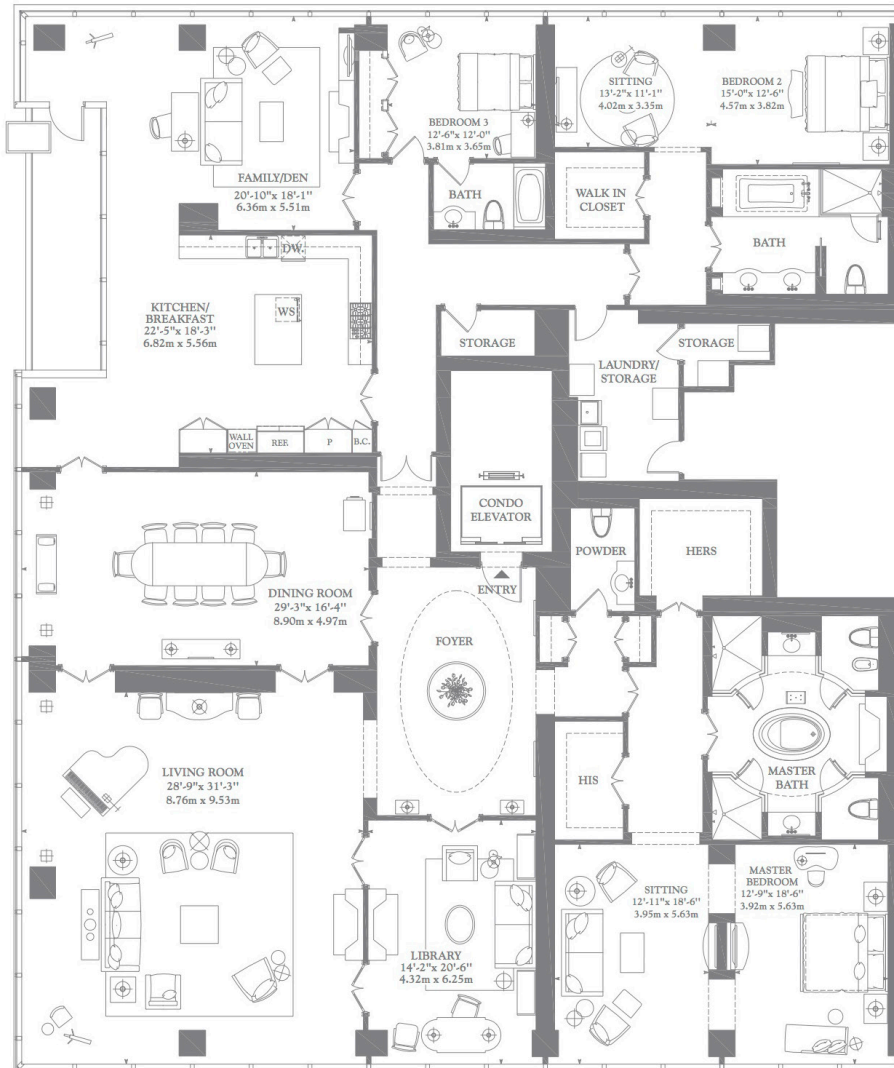

Ritz-Carlton Toronto: The Valencia

Size: 6,020 Sq.Ft. | Bedroom: 3+1 | Bathroom: 3.5 | Exposure: Southwest

DYLANDONOVAN

Direct: 416-317-4040. | Email: dylan@dylandonovan.ca | Office: 416-925-9191

Chestnut Park Real Estate Limited, Brokerage