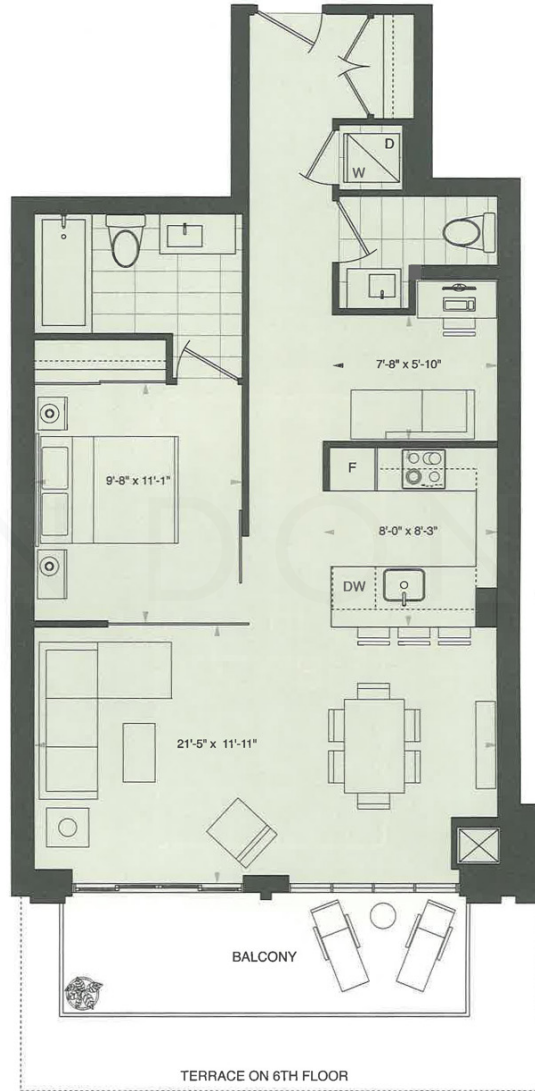

The Berczy- 55 Front Street East

Size: 830 Sq.Ft. | Exposure: East

Bedroom: One & Den | Bathroom: One Full & One Half

DYLANDONOVAN

Direct: 416-317-4040 | Office: 416-925-9191 | Email: dylan@dylandonovan.ca