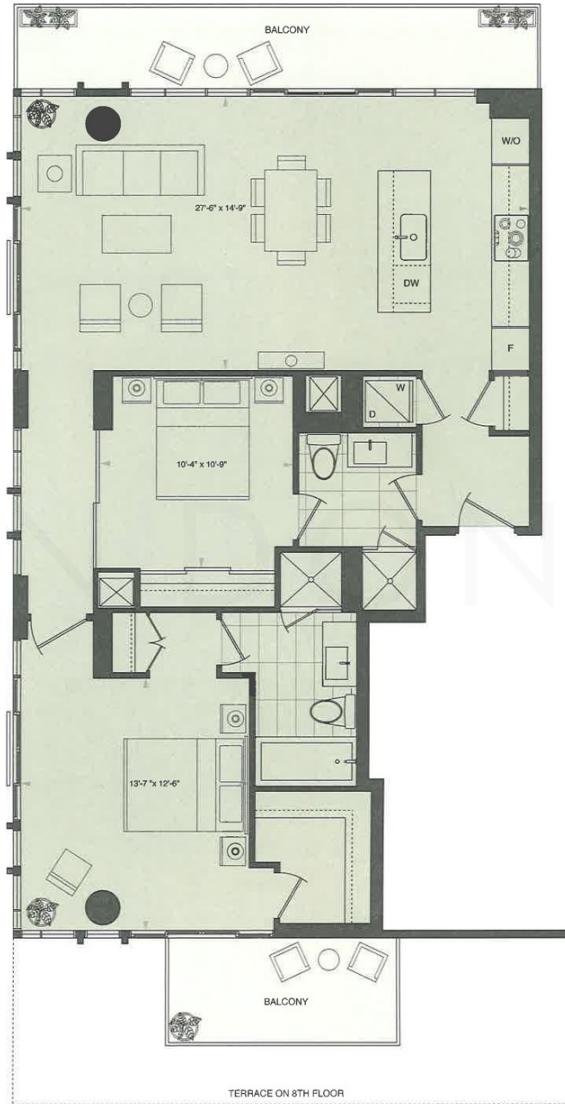

The Berczy- 55 Front Street East

Size: 1,145 Sq.Ft. | Exposure: South

Bedroom: Two | Bathroom: Two Full

DYLANDONOVAN

Direct: 416-317-4040 | Office: 416-925-9191 | Email: dylan@dylandonovan.ca

www.DYLANDONOVAN.ca