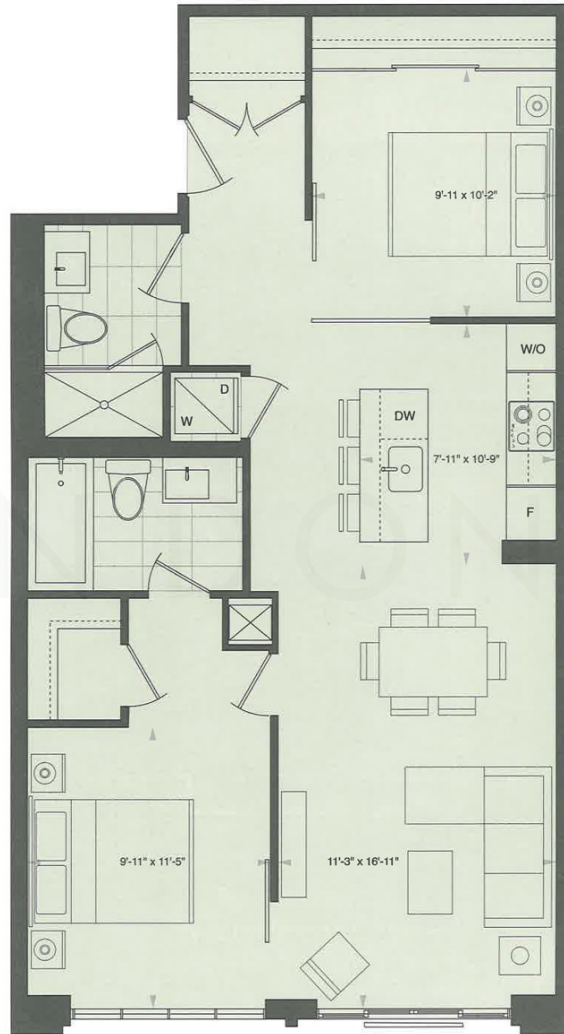

The Berczy- 55 Front Street East

Size: 860 Sq.Ft. | Exposure: East
Bedroom: Two | Bathroom: Two Full

DYLANDONOVAN

Direct: 416-317-4040 | Office: 416-925-9191 | Email: dylan@dylandonovan.ca

www.DYLANDONOVAN.ca