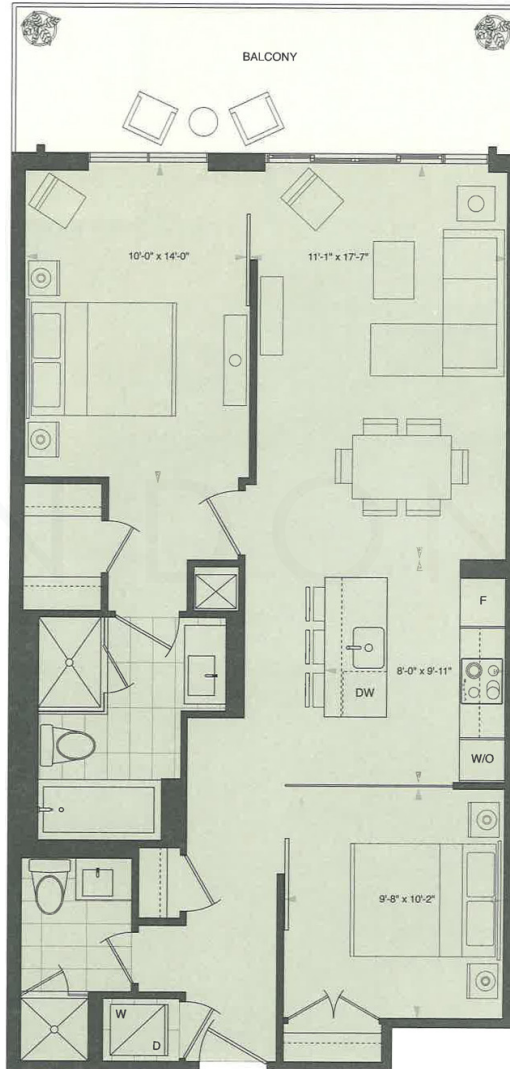

The Berczy- 55 Front Street East

Size: 910 Sq.Ft. | Exposure: West

Bedroom: Two | Bathroom: Two Full

DYLAN DONOVAN

Direct: 416-317-4040 | Office: 416-925-9191 | Email: dylan@dylandonovan.ca

www.DYLANDONOVAN.ca