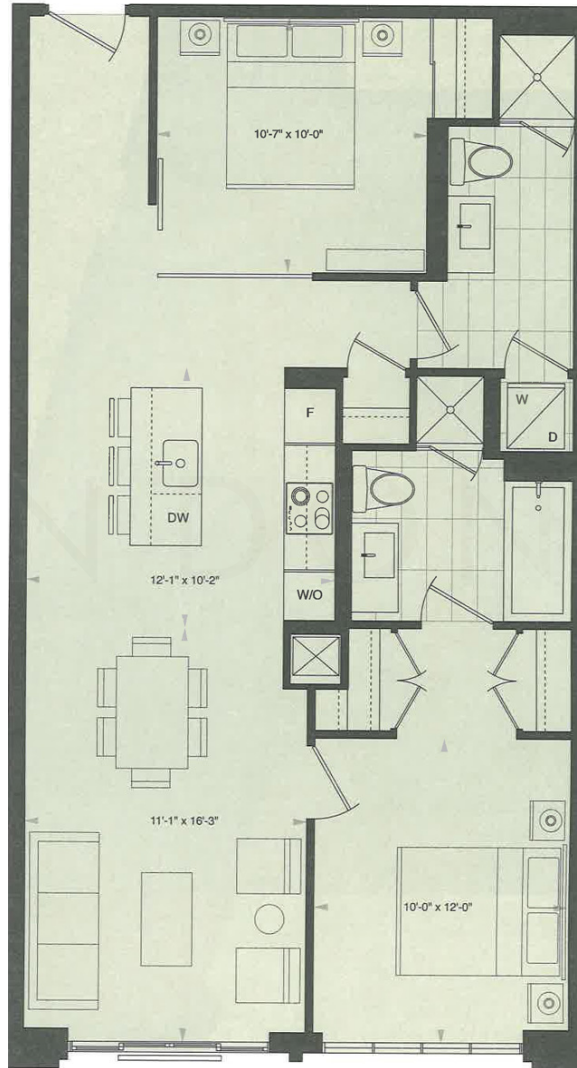

The Berczy- 55 Front Street East

Size: 930 Sq.Ft. | Exposure: East
Bedroom: Two | Bathroom: Two Full

DYLANDONOVAN

Direct: 416-317-4040 | Office: 416-925-9191 | Email: dylan@dylandonovan.ca

www.DYLANDONOVAN.ca