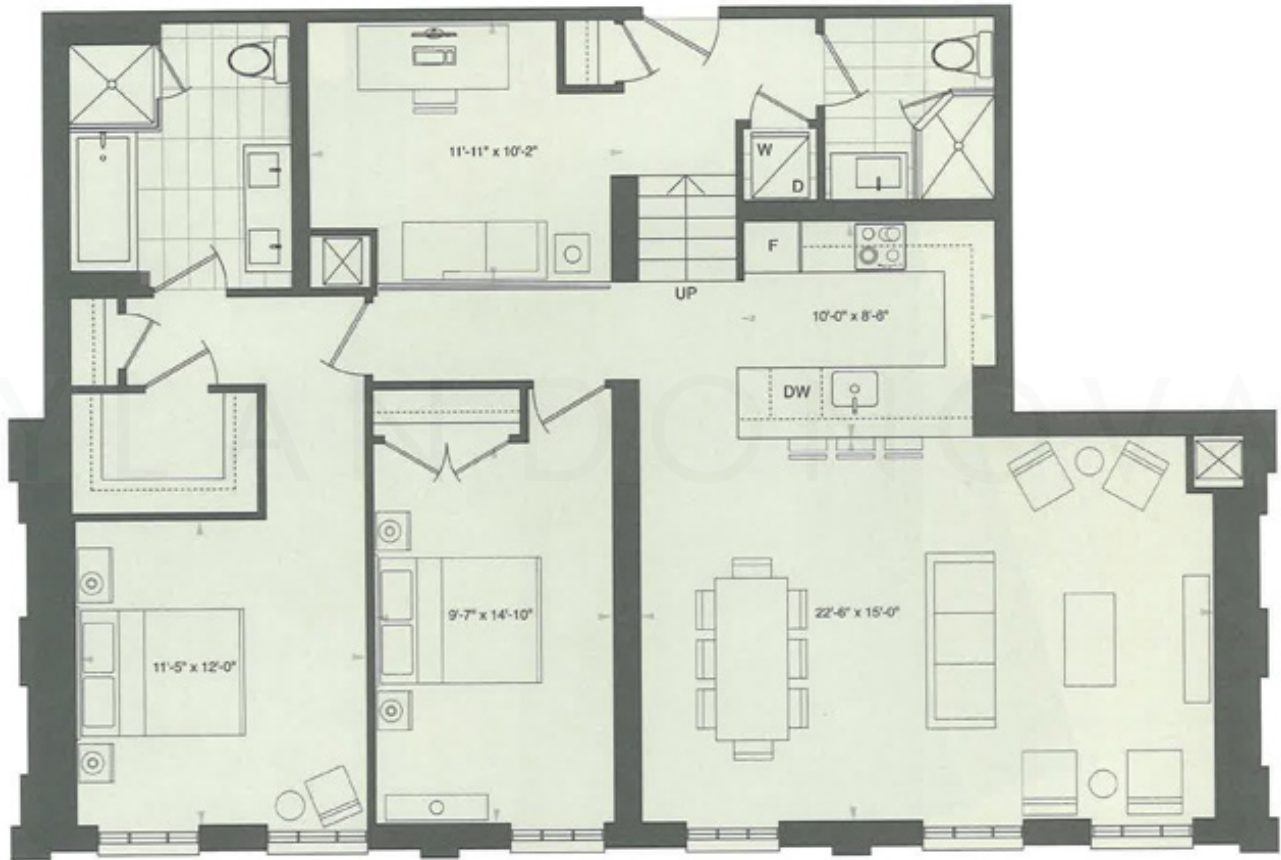

The Berczy- 55 Front Street East

Size: 1,450 Sq.Ft. | Exposure: East
Bedroom: Two & Den | Bathroom: Two Full

DYLANDONOVAN

Direct: 416-317-4040 | Office: 416-925-9191 | Email: dylan@dylandonovan.ca

www.DYLANDONOVAN.ca