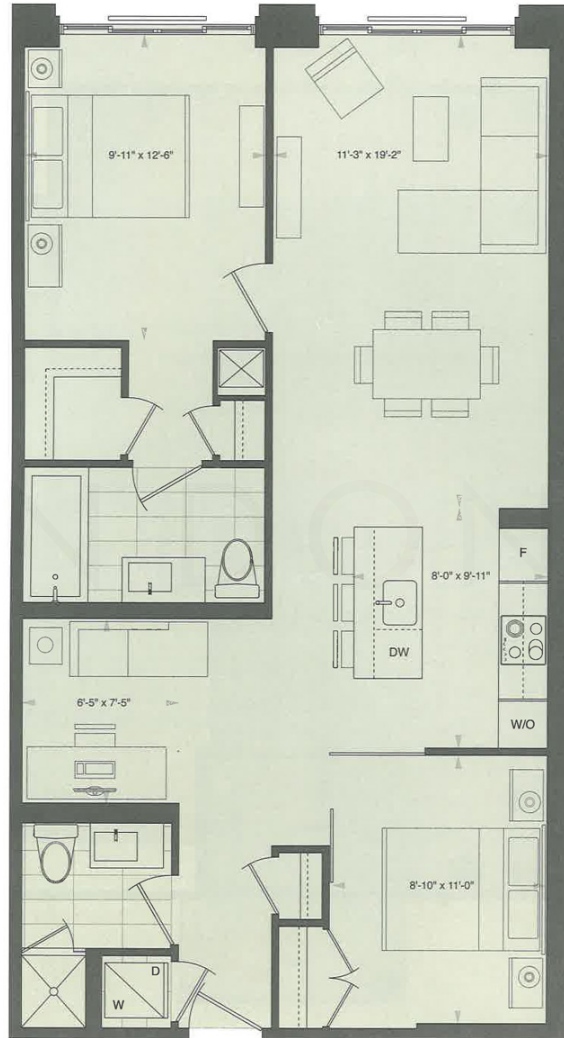

The Berczy- 55 Front Street East

Size: 935 Sq.Ft. | Exposure: North
Bedroom: Two & Den | Bathroom: Two Full

DYLAN DONOVAN

Direct: 416-317-4040 | Office: 416-925-9191 | Email: dylan@dylandonovan.ca

www.DYLANDONOVAN.ca