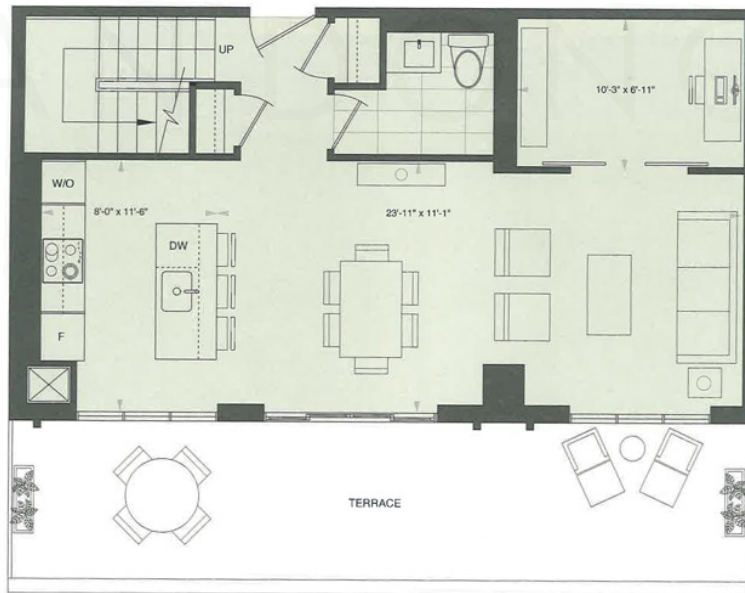

The Berczy- 55 Front Street East

Size: 1,220 Sq.Ft. | Exposure: East

Bedroom: Two & Den | Bathroom: Two Full & One Half

Upper Level

Lower Level

DYLANDONOVAN

Direct: 416-317-4040 | Office: 416-925-9191 | Email: dylan@dylandonovan.ca