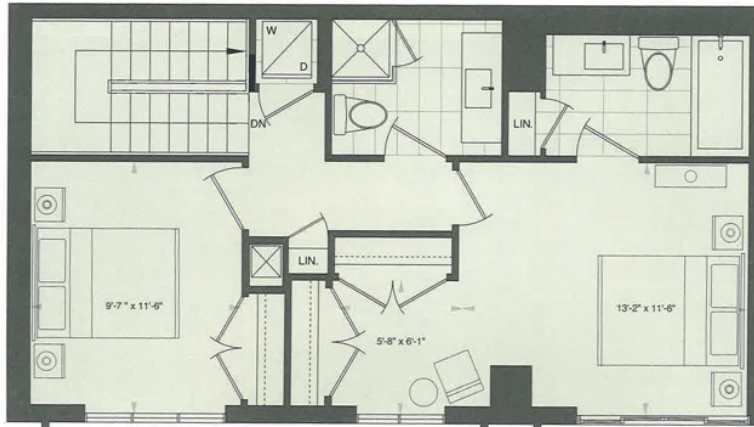

The Berczy- 55 Front Street East

Size: 1,220 Sq.Ft. | Exposure: East

Bedroom: Two & Den | Bathroom: Two Full & One Half

Upper Level

Lower Level

DYLANDONOVAN

Direct: 416-317-4040 | Office: 416-925-9191 | Email: dylan@dylandonovan.ca