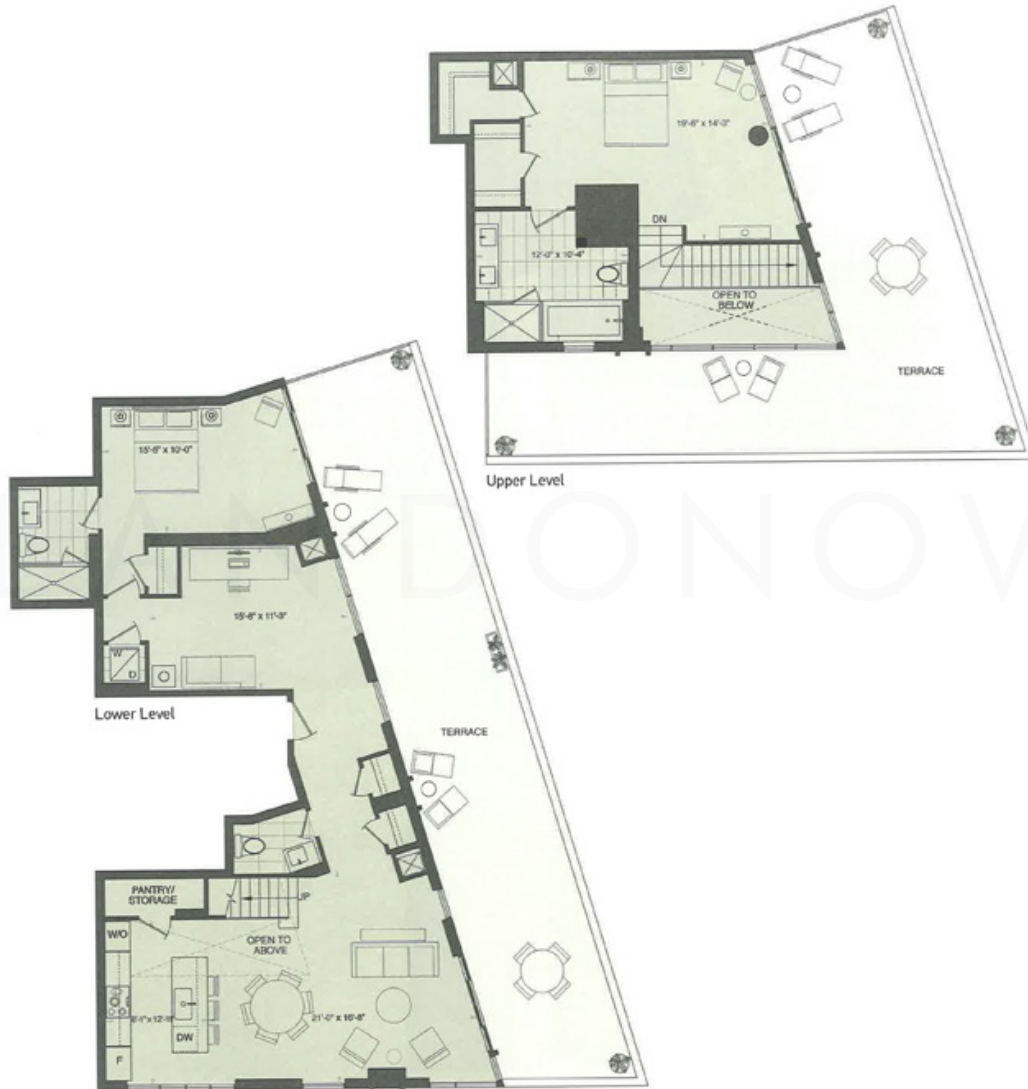

The Berczy- 55 Front Street East

Size: 1,690 Sq.Ft. | Exposure: North-East

Bedroom: Two & Den | Bathroom: Two Full & One Half

DYLAN DONOVAN

Direct: 416-317-4040 | Office: 416-925-9191 | Email: dylan@dylandonovan.ca