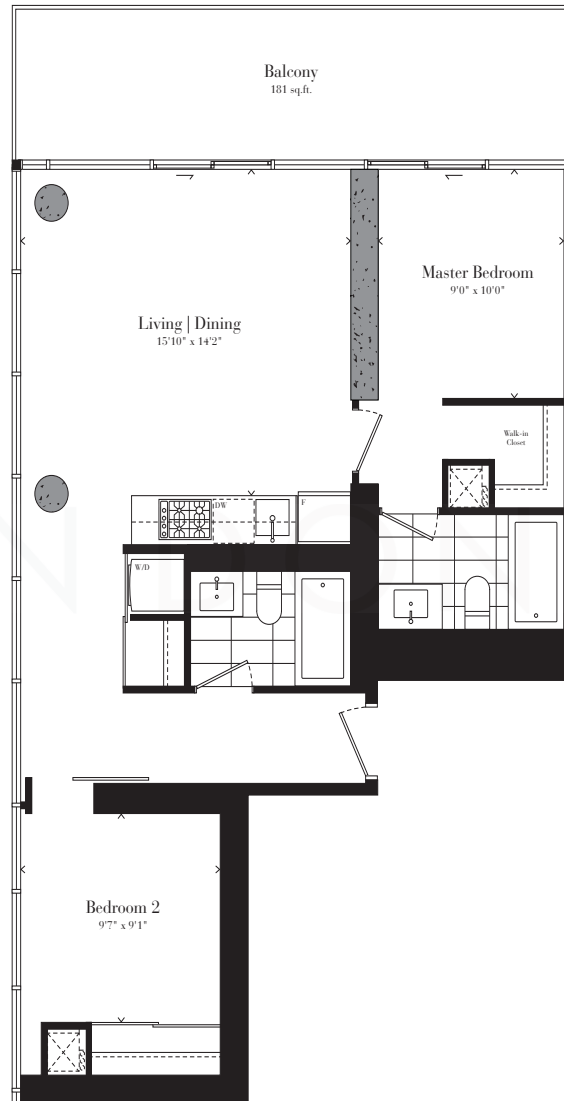

Theatre Park - Abbey Theatre

Unit Number: 01 | Floors: 36 - 41 | Exposure: North-West

Size: 850 square feet | Bedroom: 2 | Bathroom: 2

DYLANDONOVAN

Direct: 416-317-4040 | Office: 416-925-9191 | Email: dylan@dylandonovan.ca