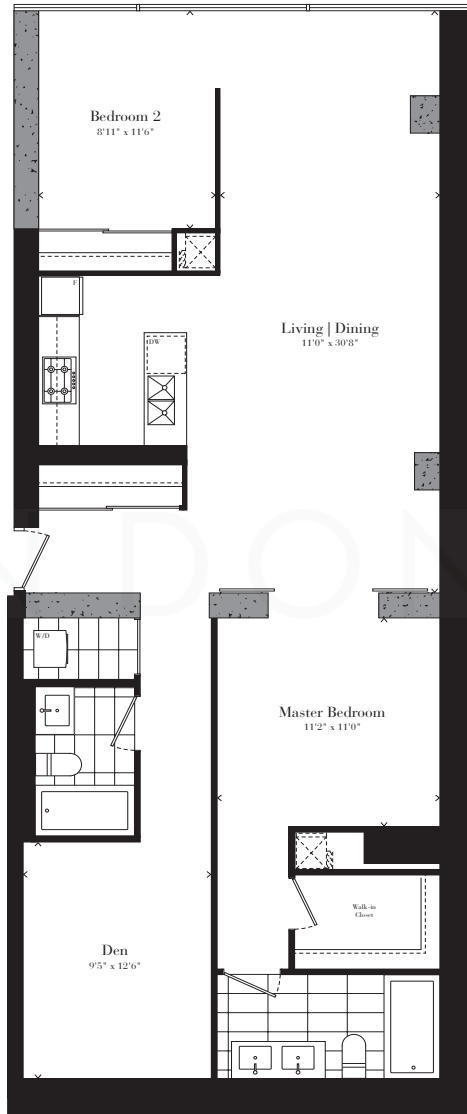

Theatre Park - Moulin Rouge

Unit Number: 03 | Floors: 4 - 5 | Exposure: North-East
Size: 1,375 square feet | Bedroom: 2+1 | Bathroom: 2

DYLANDONOVAN

Direct: 416-317-4040 | Office: 416-925-9191 | Email: dylan@dylandonovan.ca