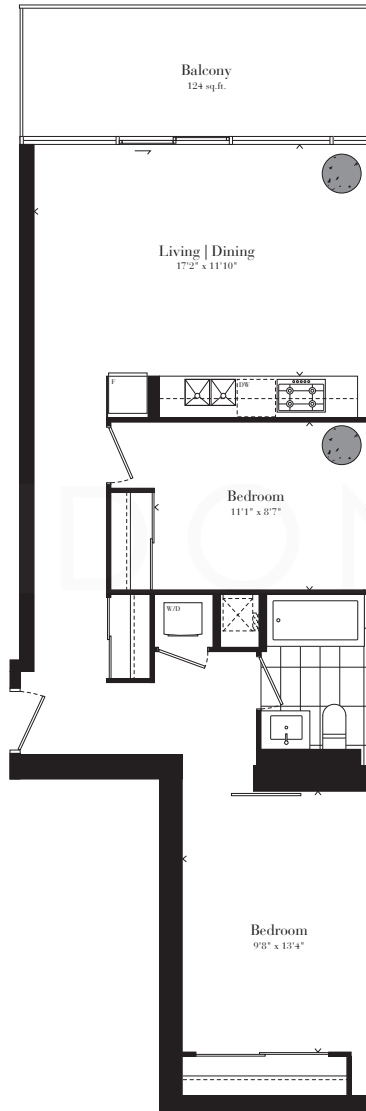

Theatre Park - Teatro La Fenice

Unit Number: 06 / 07 | Floors: 9 - 35 | Exposure: South-West
Size: 815 square feet | Bedroom: 2 | Bathroom: 1

DYLANDONOVAN

Direct: 416-317-4040 | Office: 416-925-9191 | Email: dylan@dylandonovan.ca
www.DYLANDONOVAN.ca