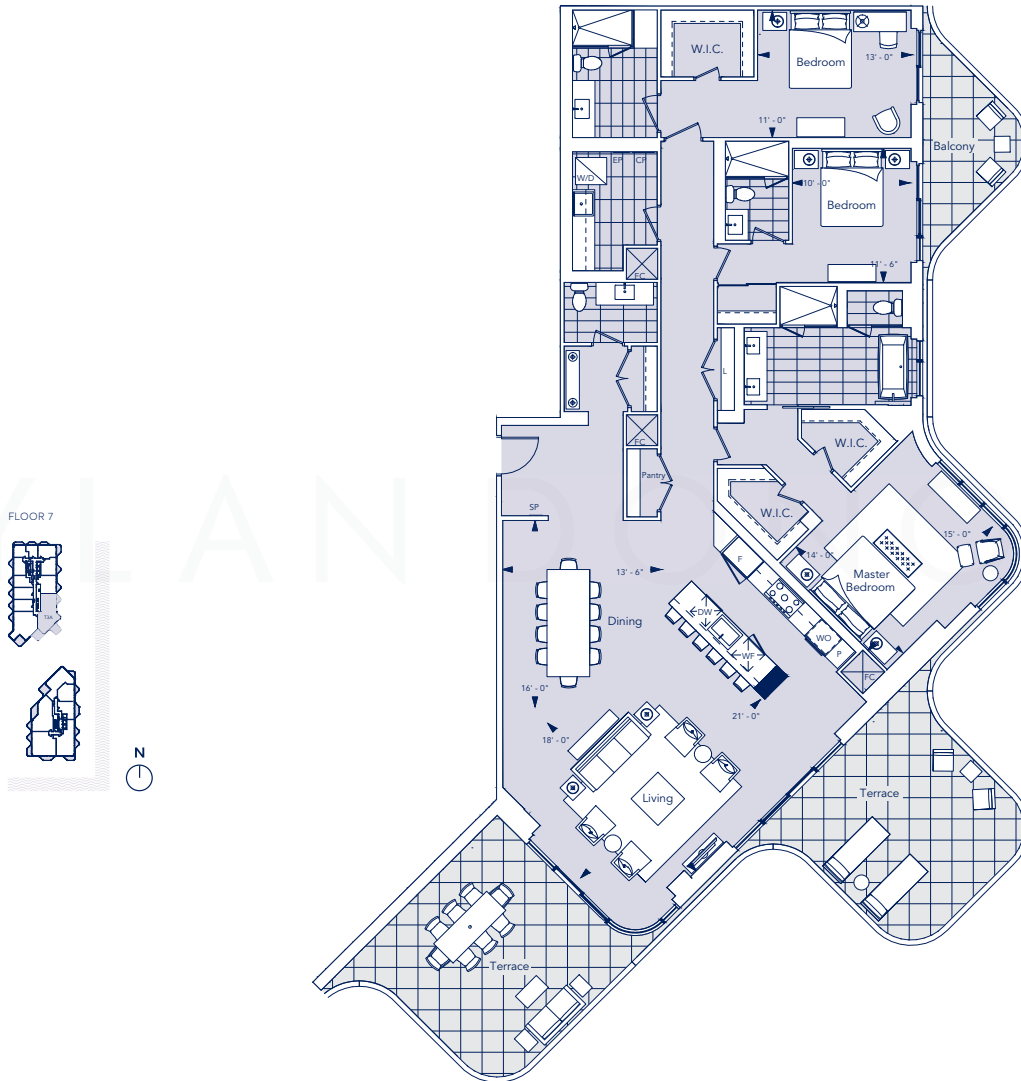

Aqualuna by Tridel®

T3A

Bedroom: 3 | Bathroom: 3.5 | Interior: 2,515 Sq. Ft. | Exterior: 601 Sq.Ft. | Exposure: SE

DYLANDONOVAN

Direct: 416-317-4040 | Office: 416-925-9191 | Email: dylan@dylandonovan.ca

www.DYLANDONOVAN.ca