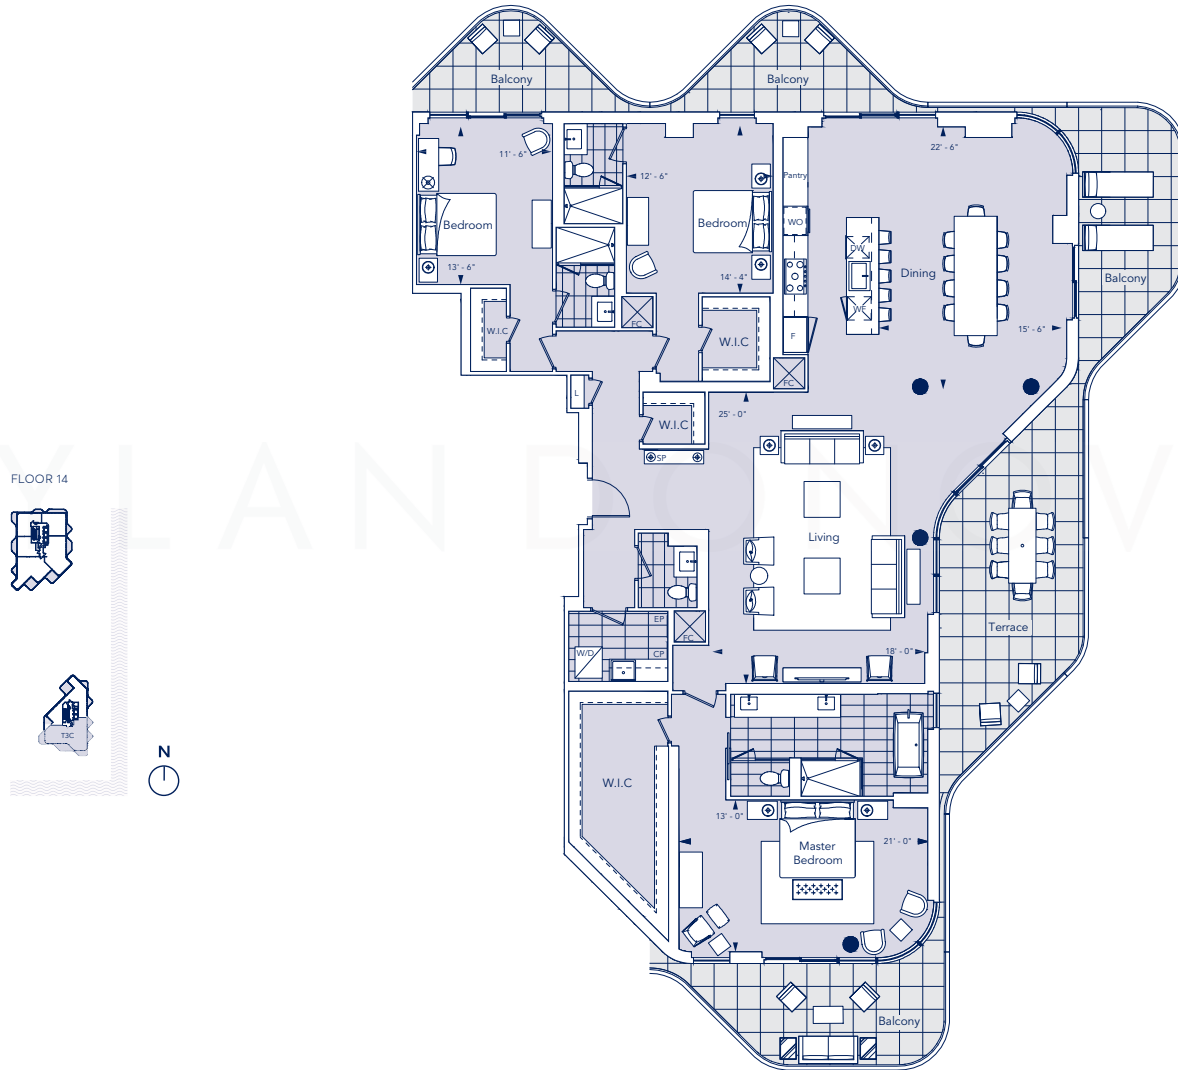

Aqualuna by Tridel®

T3C

Bedroom: 3 | Bathroom: 3.5 | Interior: 2,847 Sq. Ft. | Exterior: 830 Sq.Ft. | Exposure: S

DYLAN DONOVAN

Direct: 416-317-4040 | Office: 416-925-9191 | Email: dylan@dylandonovan.ca

www.DYLANDONOVAN.ca