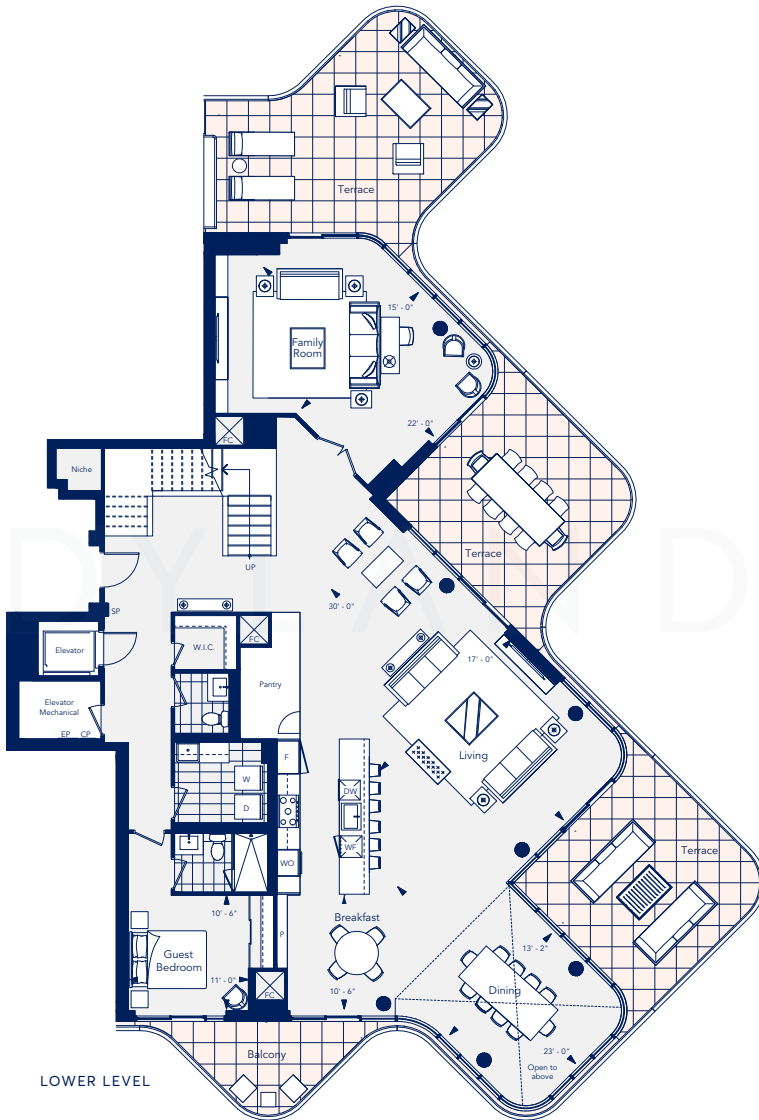

Aqualuna by Tridel®

SKY PENTHOUSE

Bedroom: 3+1 | Bathroom: 4 Full + 2 Half | Interior: 4,622 Sq. Ft. | Exterior: 1,683 Sq.Ft. | Exposure: S

DYLANDONOVAN

Direct: 416-317-4040 | Office: 416-925-9191 | Email: dylan@dylandonovan.ca