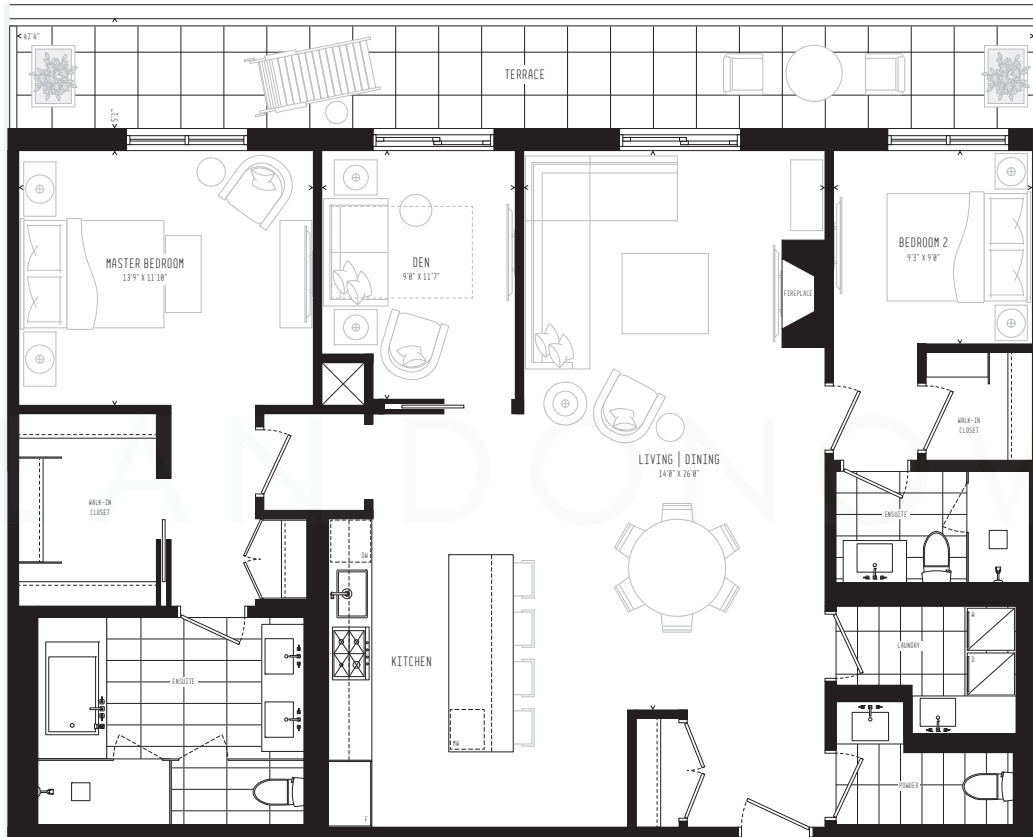

# One Forest Hill - Suite 401

Interior: 1,585 Sq.Ft. | Exterior: 226 Sq.Ft.

Bedroom: 2+1 | Bathroom: 2.5 | Exposure: North