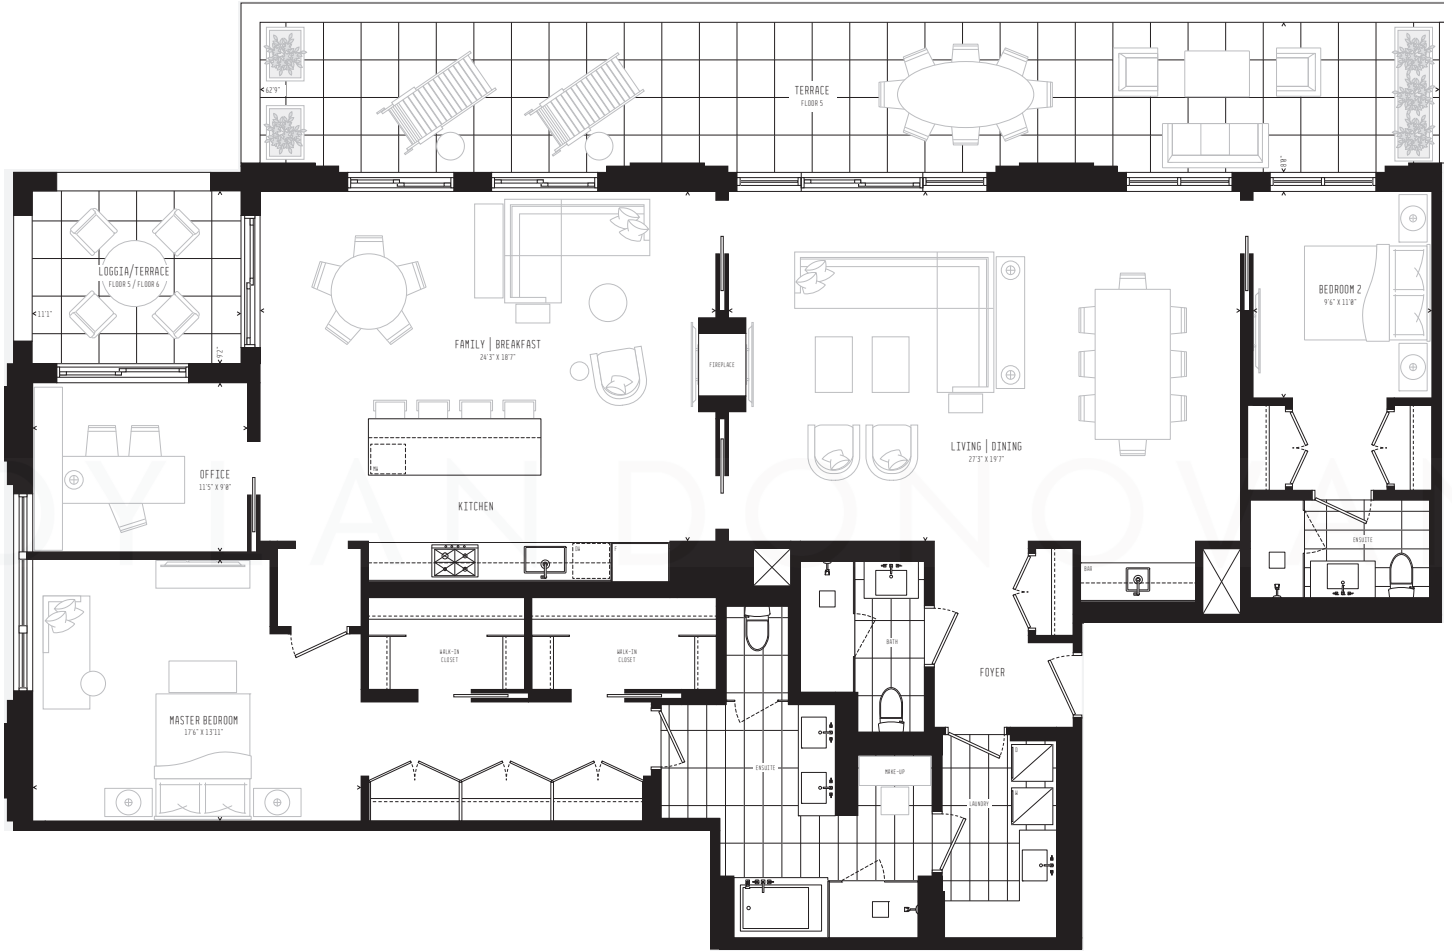

One Forest Hill - Suite 505/605

Interior: 2,455 Sq.Ft. | Exterior: 566 Sq.Ft. (505) 102 Sq.Ft. (605)
Bedroom: 2+1 | Bathroom: 3 | Exposure: North West

DYLAN DONOVAN

Direct: 416-317-4040 | Office: 416-925-9191 | Email: dylan@dylandonovan.ca
www.DYLANDONOVAN.ca