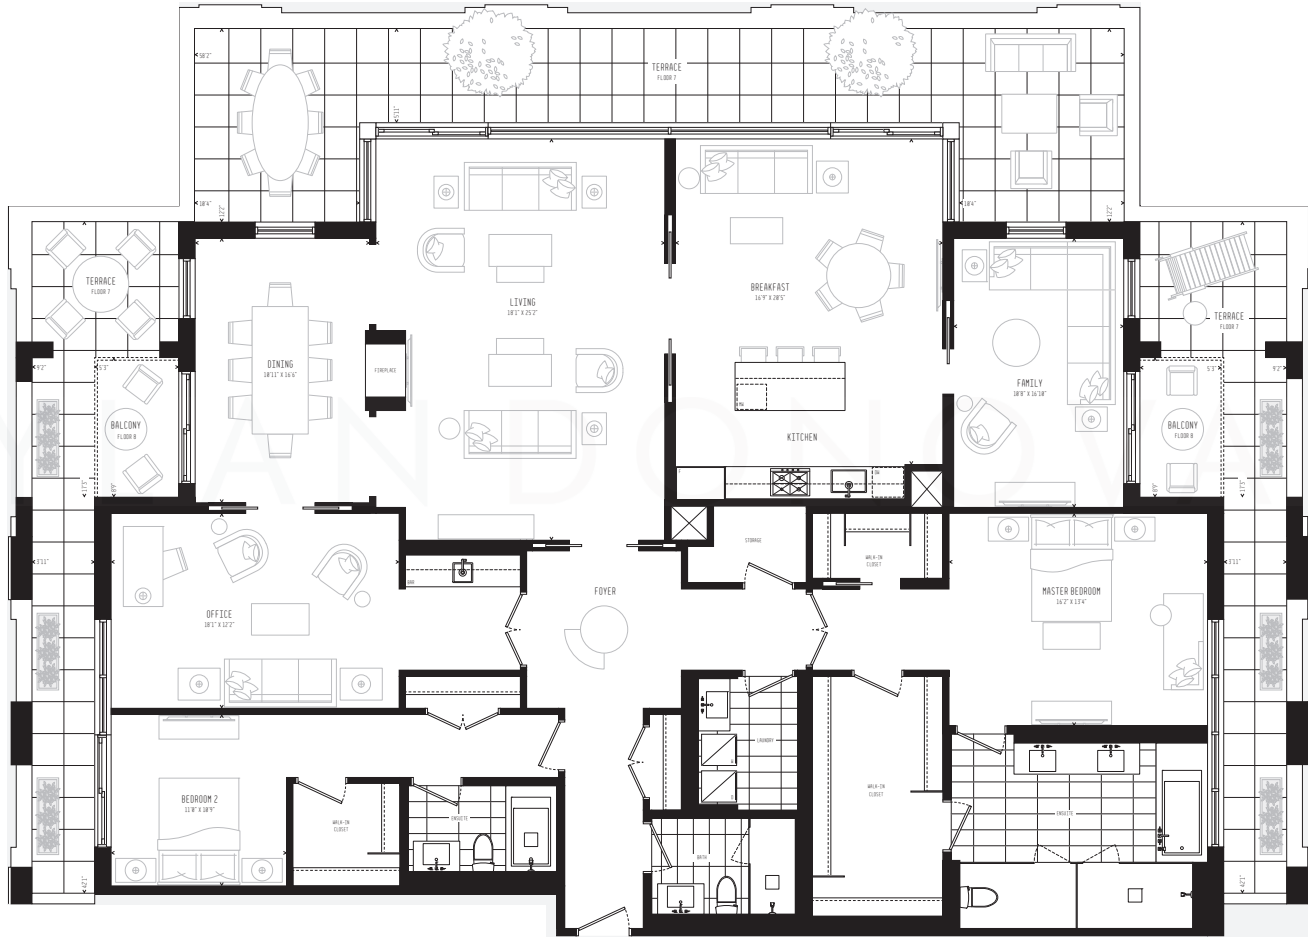

# One Forest Hill - Suite 703/803

Interior: 3,106 Sq.Ft. | Exterior: 956 Sq.Ft. (703) 86 Sq.Ft. (803)

Bedroom: 2+2 | Bathroom: 3 | Exposure: West