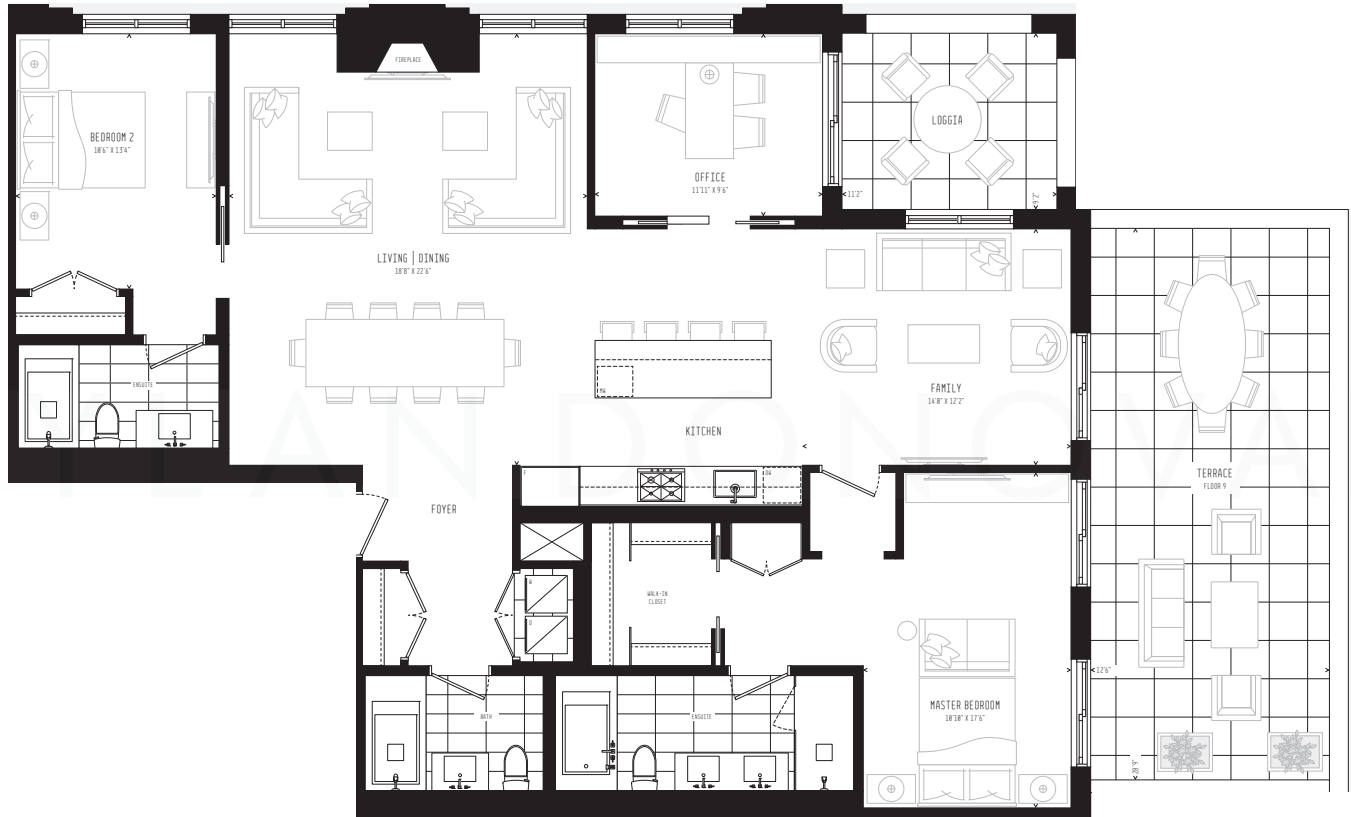

One Forest Hill - Suite 901/1001

Interior: 1,918 Sq.Ft. | Exterior: 457 Sq.Ft. (902) 102 Sq.Ft. (1002)
Bedroom: 2+1 | Bathroom: 3 | Exposure: North East

DYLANDONOVAN

Direct: 416-317-4040 | Office: 416-925-9191 | Email: dylan@dylandonovan.ca