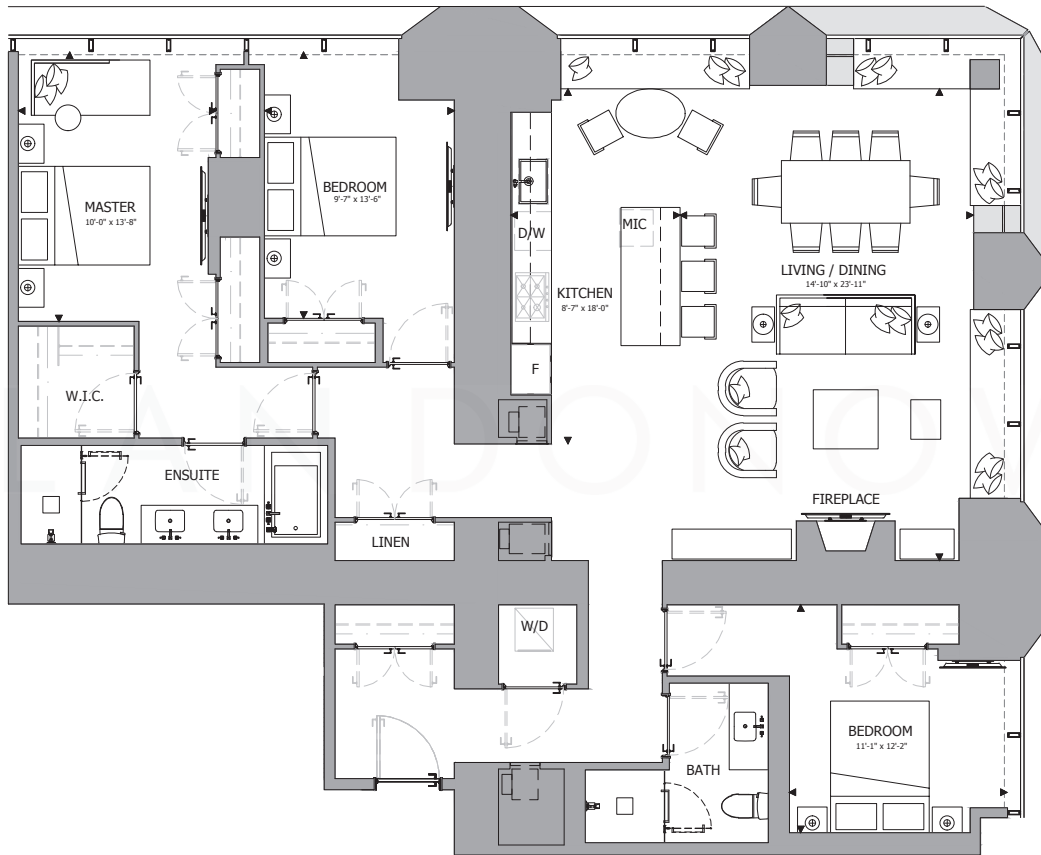

THE ONE - Suite 01

High-Rise Collection | Floors: 62-76 | Size: 1,909 Square Feet
Bedroom: Three | Bathroom: Two Full | Exposure: North-East

DYLAN DONOVAN

Direct: 416-317-4040 | Office: 416-925-9191 | Email: dylan@dylandonovan.ca